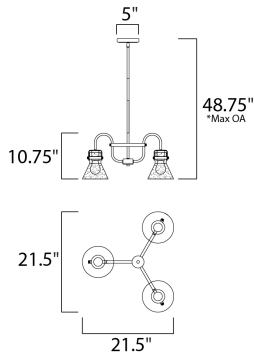

ADDITIONAL

OPERATING TEMPERATURE:
-20°C (-4°F), 40°C (104°F)

*max overall height

MEASUREMENTS

- DIMENSION : 21.5" L x 21.5" W x 10.75" H
- MAX OAH : 48.75" OAH
- CANOPY : 5" W x 0.75" H x 5" L
- HANGING WEIGHT : 7.7 lb
- WIRE LENGTH : 120"