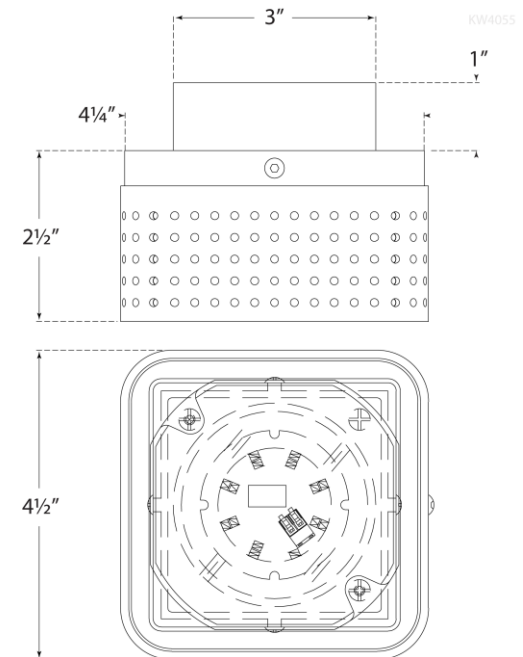

TEAR SHEET

Precision 4.5" Solitaire Flush Mount

Item # KW 4055AB-CDG

Designer: Kelly Wearstler

Height: 2.5"

Width: 4.5"

Canopy: 4.5" Round

Finishes: AB, BZ, PN

Glass Options: CDG

Lightsource: Dedicated LED

Wattage: 12w (1100lm)

Weight: 2 Pounds

VISUAL COMFORT & Co.