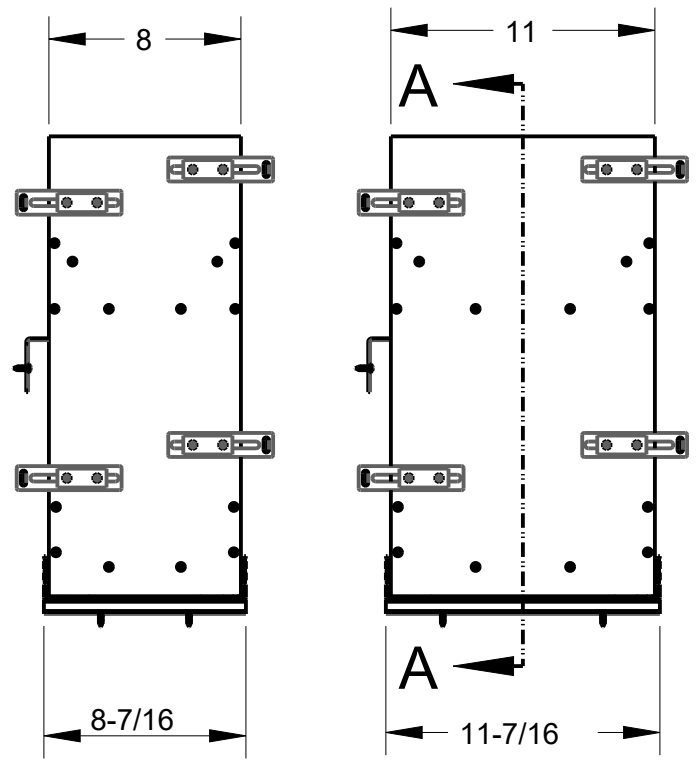

8 7 6 5 4 3 2 1

F E D C B A

SECTION B-B

HR ITEM NUMBER	PRODUCT DESCRIPTION
PVBPOD8-SC	POWERED VANITY DRAWER HEIGHT PULLOUT, WIDTH 8 INCH
PVBPOD11-SC	POWERED VANITY DRAWER HEIGHT PULLOUT, WIDTH 11 INCH

HARDWARE RESOURCES RESERVES THE RIGHT TO CHANGE SPECIFICATIONS WITHOUT NOTICE. IN CASE OF A DISCREPANCY, ACTUAL PART GEOMETRY SUPERSEDES THIS DOCUMENT.

THE INFORMATION CONTAINED WITHIN THIS DRAWING IS THE SOLE PROPERTY OF HARDWARE RESOURCES INC. ANY REPRODUCTION IN PART OR WHOLE WITHOUT WRITTEN PERMISSION OF HARDWARE RESOURCES INC. IS PROHIBITED.

DOCUMENT STATUS <b>Released</b>	
UNLESS OTHERWISE SPECIFIED DIMENSIONS ARE IN INCHES (IN)	
MATERIAL WHITE BIRCH	FINISH UV COATED
THIRD ANGLE PROJECTION	DATE 05FEB2024

DESCRIPTION		
POWERED VANITY DRAWER HEIGHT PULLOUT		
DRAWING NUMBER PVBPOD		REV <b>B</b>
SIZE A3	SCALE 0.125	SHEET 1 / 1

8 7 6 5 4 3 2 1

A

A