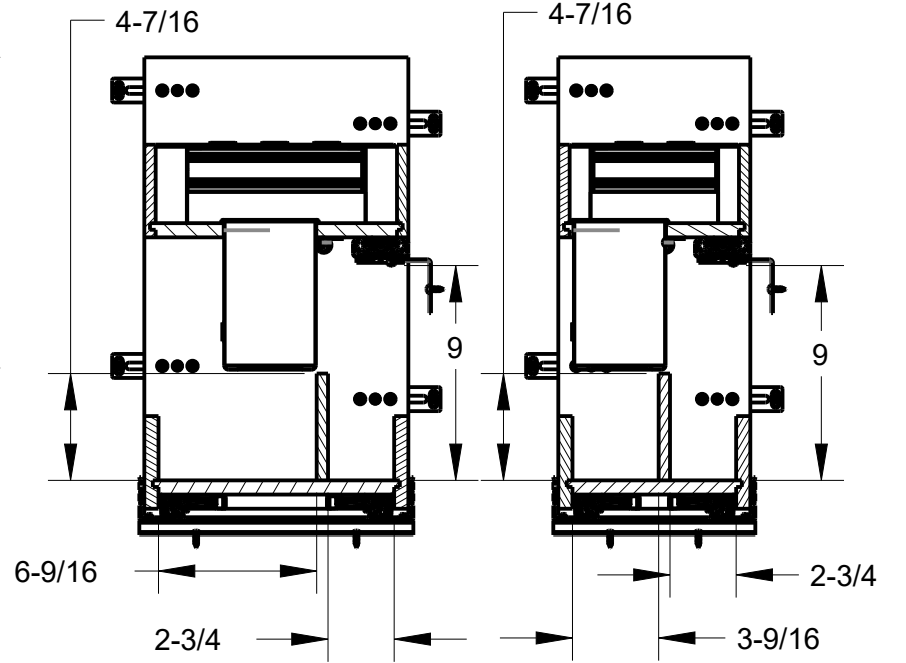

8 7 6 5 4 3 2 1

F E D C B A

SECTION B-B

HR ITEM NUMBER	PRODUCT DESCRIPTION
PVBPOD8-SC	POWERED VANITY DRAWER HEIGHT PULLOUT, WIDTH 8 INCH
PVBPOD11-SC	POWERED VANITY DRAWER HEIGHT PULLOUT, WIDTH 11 INCH

HARDWARE RESOURCES RESERVES THE RIGHT TO CHANGE SPECIFICATIONS WITHOUT NOTICE. IN CASE OF A DISCREPANCY, ACTUAL PART GEOMETRY SUPERSEDES THIS DOCUMENT.

THE INFORMATION CONTAINED WITHIN THIS DRAWING IS THE SOLE PROPERTY OF HARDWARE RESOURCES INC. ANY REPRODUCTION IN PART OR WHOLE WITHOUT WRITTEN PERMISSION OF HARDWARE RESOURCES INC. IS PROHIBITED.

DOCUMENT STATUS <b>Released</b>	
UNLESS OTHERWISE SPECIFIED DIMENSIONS ARE IN INCHES (IN)	
MATERIAL WHITE BIRCH	FINISH UV COATED
THIRD ANGLE PROJECTION	DATE 05FEB2024

DESCRIPTION		
POWERED VANITY DRAWER HEIGHT PULLOUT		
DRAWING NUMBER PVBPOD		REV <b>B</b>
SIZE A3	SCALE 0.125	SHEET 1 / 1

8 7 6 5 4 3 2 1

A

A