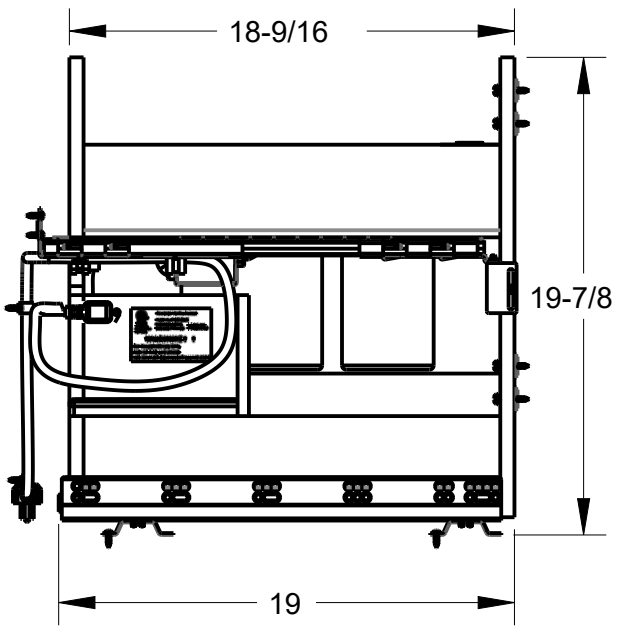

8 7 6 5 4 3 2 1

F E D C B A

SECTION B-B

HR ITEM NUMBER	PRODUCT DESCRIPTION
PVBPOD8-SC	POWERED VANITY DRAWER HEIGHT PULLOUT, WIDTH 8 INCH
PVBPOD11-SC	POWERED VANITY DRAWER HEIGHT PULLOUT, WIDTH 11 INCH

HARDWARE RESOURCES RESERVES THE RIGHT TO CHANGE SPECIFICATIONS WITHOUT NOTICE. IN CASE OF A DISCREPANCY, ACTUAL PART GEOMETRY SUPERSEDES THIS DOCUMENT.

THE INFORMATION CONTAINED WITHIN THIS DRAWING IS THE SOLE PROPERTY OF HARDWARE RESOURCES INC. ANY REPRODUCTION IN PART OR WHOLE WITHOUT WRITTEN PERMISSION OF HARDWARE RESOURCES INC. IS PROHIBITED.

DOCUMENT STATUS <b>Released</b>	
UNLESS OTHERWISE SPECIFIED DIMENSIONS ARE IN INCHES (IN)	
MATERIAL WHITE BIRCH	FINISH UV COATED
THIRD ANGLE PROJECTION	DATE 05FEB2024

DESCRIPTION		
POWERED VANITY DRAWER HEIGHT PULLOUT		
DRAWING NUMBER PVBPOD		REV <b>B</b>
SIZE A3	SCALE 0.125	SHEET 1 / 1

8 7 6 5 4 3 2 1

A

A