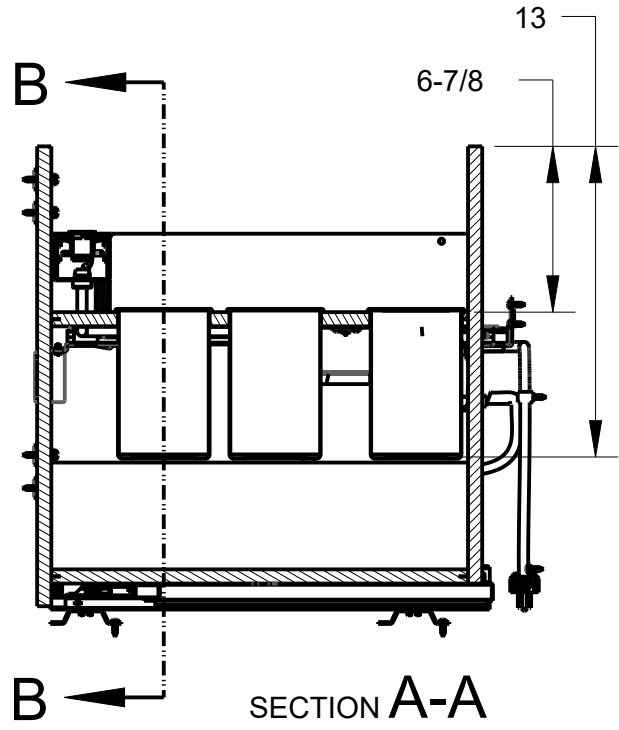

8 7 6 5 4 3 2 1

F E D C B A

SECTION B-B

HR ITEM NUMBER	PRODUCT DESCRIPTION
PVBPOD8-SC	POWERED VANITY DRAWER HEIGHT PULLOUT, WIDTH 8 INCH
PVBPOD11-SC	POWERED VANITY DRAWER HEIGHT PULLOUT, WIDTH 11 INCH

HARDWARE RESOURCES RESERVES THE RIGHT TO CHANGE SPECIFICATIONS WITHOUT NOTICE. IN CASE OF A DISCREPANCY, ACTUAL PART GEOMETRY SUPERSEDES THIS DOCUMENT.

THE INFORMATION CONTAINED WITHIN THIS DRAWING IS THE SOLE PROPERTY OF HARDWARE RESOURCES INC. ANY REPRODUCTION IN PART OR WHOLE WITHOUT WRITTEN PERMISSION OF HARDWARE RESOURCES INC. IS PROHIBITED.

DOCUMENT STATUS <b>Released</b>	
UNLESS OTHERWISE SPECIFIED DIMENSIONS ARE IN INCHES (IN)	
MATERIAL WHITE BIRCH	FINISH UV COATED
THIRD ANGLE PROJECTION	DATE 05FEB2024

DESCRIPTION		
POWERED VANITY DRAWER HEIGHT PULLOUT		
DRAWING NUMBER PVBPOD		REV <b>B</b>
SIZE A3	SCALE 0.125	SHEET 1 / 1

8 7 6 5 4 3 2 1

A

A