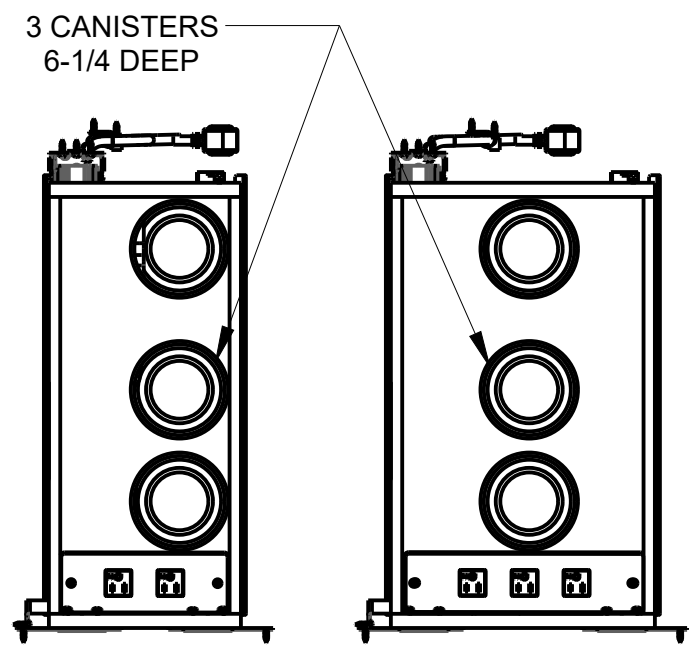

8 7 6 5 4 3 2 1

F E D C B A

SECTION B-B

HR ITEM NUMBER	PRODUCT DESCRIPTION
PVBPOD8-SC	POWERED VANITY DRAWER HEIGHT PULLOUT, WIDTH 8 INCH
PVBPOD11-SC	POWERED VANITY DRAWER HEIGHT PULLOUT, WIDTH 11 INCH

HARDWARE RESOURCES RESERVES THE RIGHT TO CHANGE SPECIFICATIONS WITHOUT NOTICE. IN CASE OF A DISCREPANCY, ACTUAL PART GEOMETRY SUPERSEDES THIS DOCUMENT.

DESCRIPTION		
POWERED VANITY DRAWER HEIGHT PULLOUT		
DRAWING NUMBER PVBPOD		REV <b>B</b>
SIZE A3	SCALE 0.125	SHEET 1 / 1

8 7 6 5 4 3 2 1

A

A