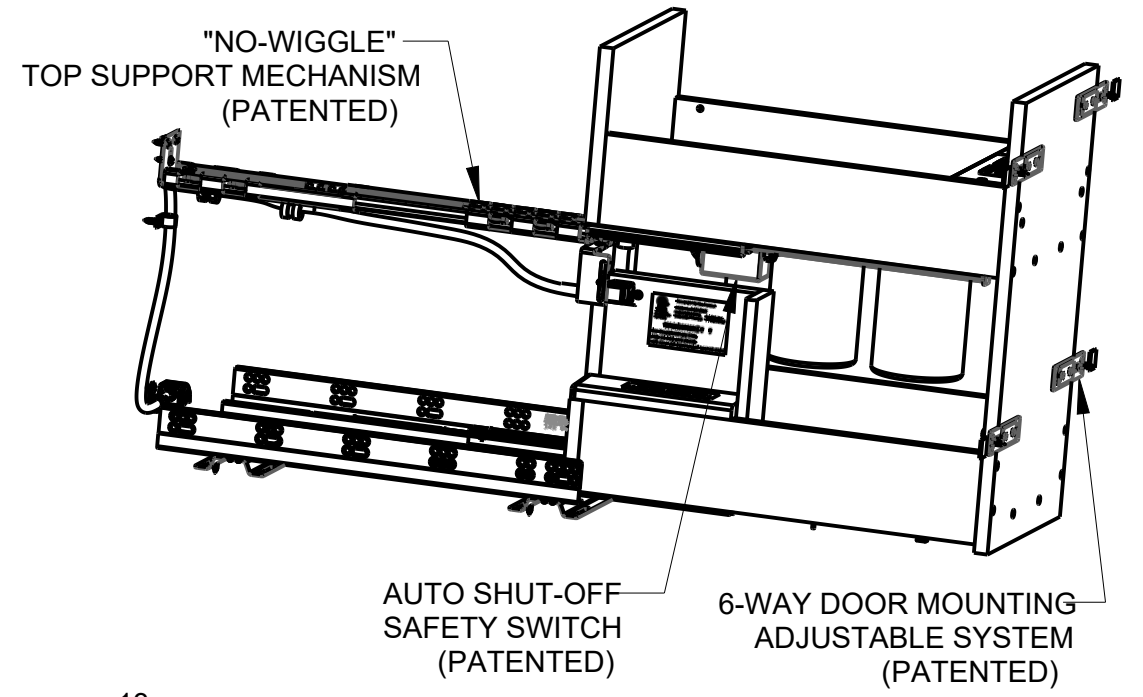

8 7 6 5 4 3 2 1

F E D C B A

SECTION B-B

HR ITEM NUMBER	PRODUCT DESCRIPTION
PVBPOD8-SC	POWERED VANITY DRAWER HEIGHT PULLOUT, WIDTH 8 INCH
PVBPOD11-SC	POWERED VANITY DRAWER HEIGHT PULLOUT, WIDTH 11 INCH

HARDWARE RESOURCES RESERVES THE RIGHT TO CHANGE SPECIFICATIONS WITHOUT NOTICE. IN CASE OF A DISCREPANCY, ACTUAL PART GEOMETRY SUPERSEDES THIS DOCUMENT.

DESCRIPTION		
POWERED VANITY DRAWER HEIGHT PULLOUT		
DRAWING NUMBER PVBPOD		REV <b>B</b>
SIZE A3	SCALE 0.125	SHEET 1 / 1

8 7 6 5 4 3 2 1

A

A