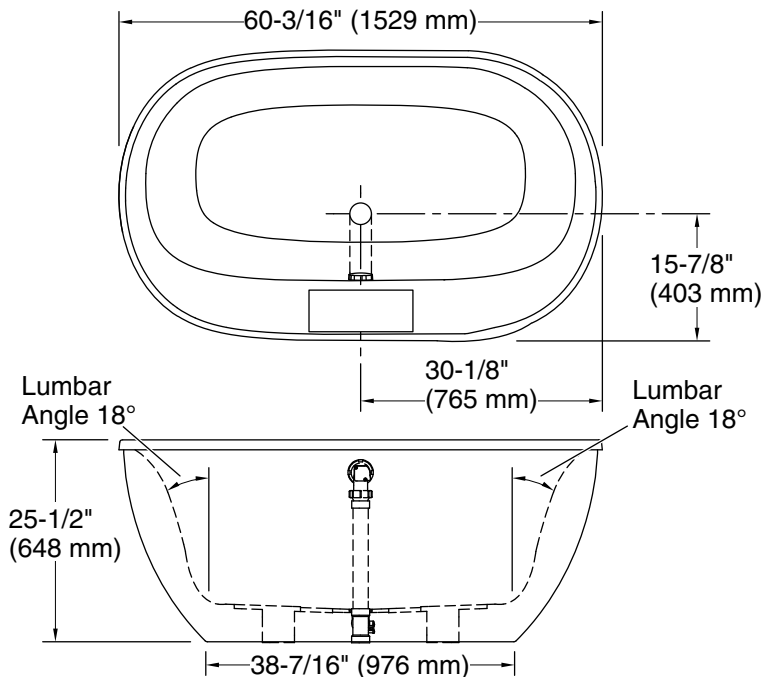

Spectacle™

60-1/8" x 34-1/4" freestanding bath
95337

Features

- Freestanding design creates a striking focal point in your bathing area
- Fluted basin offers a spacious bathing experience
- 16" (406 mm) depth offers a deep soaking experience
- Integral lumbar support on both ends
- Extra-wide deck simplifies installation of faucet and overflow.
- 3.75" drain-to-floor clearance for above-floor drain installation
- Drain sold separately

Recommended Faucet Hole Location

Technical Information

All product dimensions are nominal.

Drain location:	Center
Basin area, bottom:	39-9/16" x 20-1/4" (1005 mm x 515 mm)
Basin area, top:	53-1/2" x 24-3/4" (1359 mm x 629 mm)
Water depth:	15-7/8" (403 mm)
Water capacity:	59.34 gal (224.6 L)

Notes

Install this product according to the installation instructions.

Measure your actual product for roughing-in details.

The hot water supply should be 70% of the capacity of the bath or greater. Installations will vary.