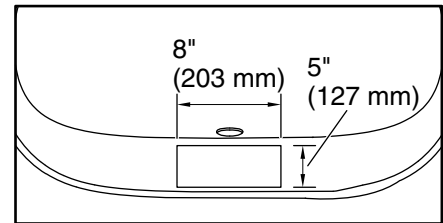

Spectacle™

60-1/8" x 34-1/4" freestanding bath
95337

Features

- Freestanding design creates a striking focal point in your bathing area
- Fluted basin offers a spacious bathing experience
- 16" (406 mm) depth offers a deep soaking experience
- Integral lumbar support on both ends
- Extra-wide deck simplifies installation of faucet and overflow.
- 3.75" drain-to-floor clearance for above-floor drain installation
- Drain sold separately

Recommended Faucet Hole Location

Technical Information

All product dimensions are nominal.

Drain location:	Center
Basin area, bottom:	39-9/16" x 20-1/4" (1005 mm x 515 mm)
Basin area, top:	53-1/2" x 24-3/4" (1359 mm x 629 mm)
Water depth:	15-7/8" (403 mm)
Water capacity:	59.34 gal (224.6 L)