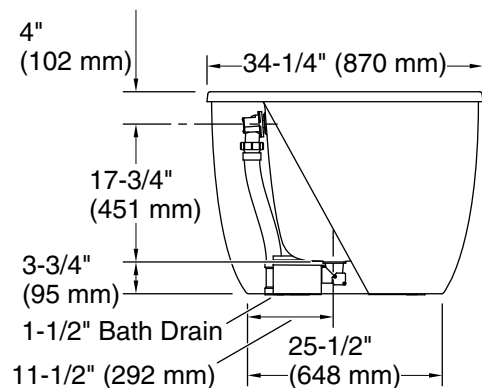

Spectacle™

60-1/8" x 34-1/4" freestanding bath
95337

Features

- Freestanding design creates a striking focal point in your bathing area
- Fluted basin offers a spacious bathing experience
- 16" (406 mm) depth offers a deep soaking experience
- Integral lumbar support on both ends
- Extra-wide deck simplifies installation of faucet and overflow.
- 3.75" drain-to-floor clearance for above-floor drain installation
- Drain sold separately

Available Colors/Finishes

Color tiles intended for reference only.

Color Code Description

	0	White
--	---	-------

No change in measurements if connected with KOHLER drain illustrated. (K-7213)

□ Recommended Faucet Location

Recommended Faucet Hole Location

Technical Information

All product dimensions are nominal.

Drain location:	Center
Basin area, bottom:	39-9/16" x 20-1/4" (1005 mm x 515 mm)
Basin area, top:	53-1/2" x 24-3/4" (1359 mm x 629 mm)
Water depth:	15-7/8" (403 mm)
Water capacity:	59.34 gal (224.6 L)

Notes

Install this product according to the installation instructions.

Measure your actual product for roughing-in details.

The hot water supply should be 70% of the capacity of the bath or greater. Installations will vary.