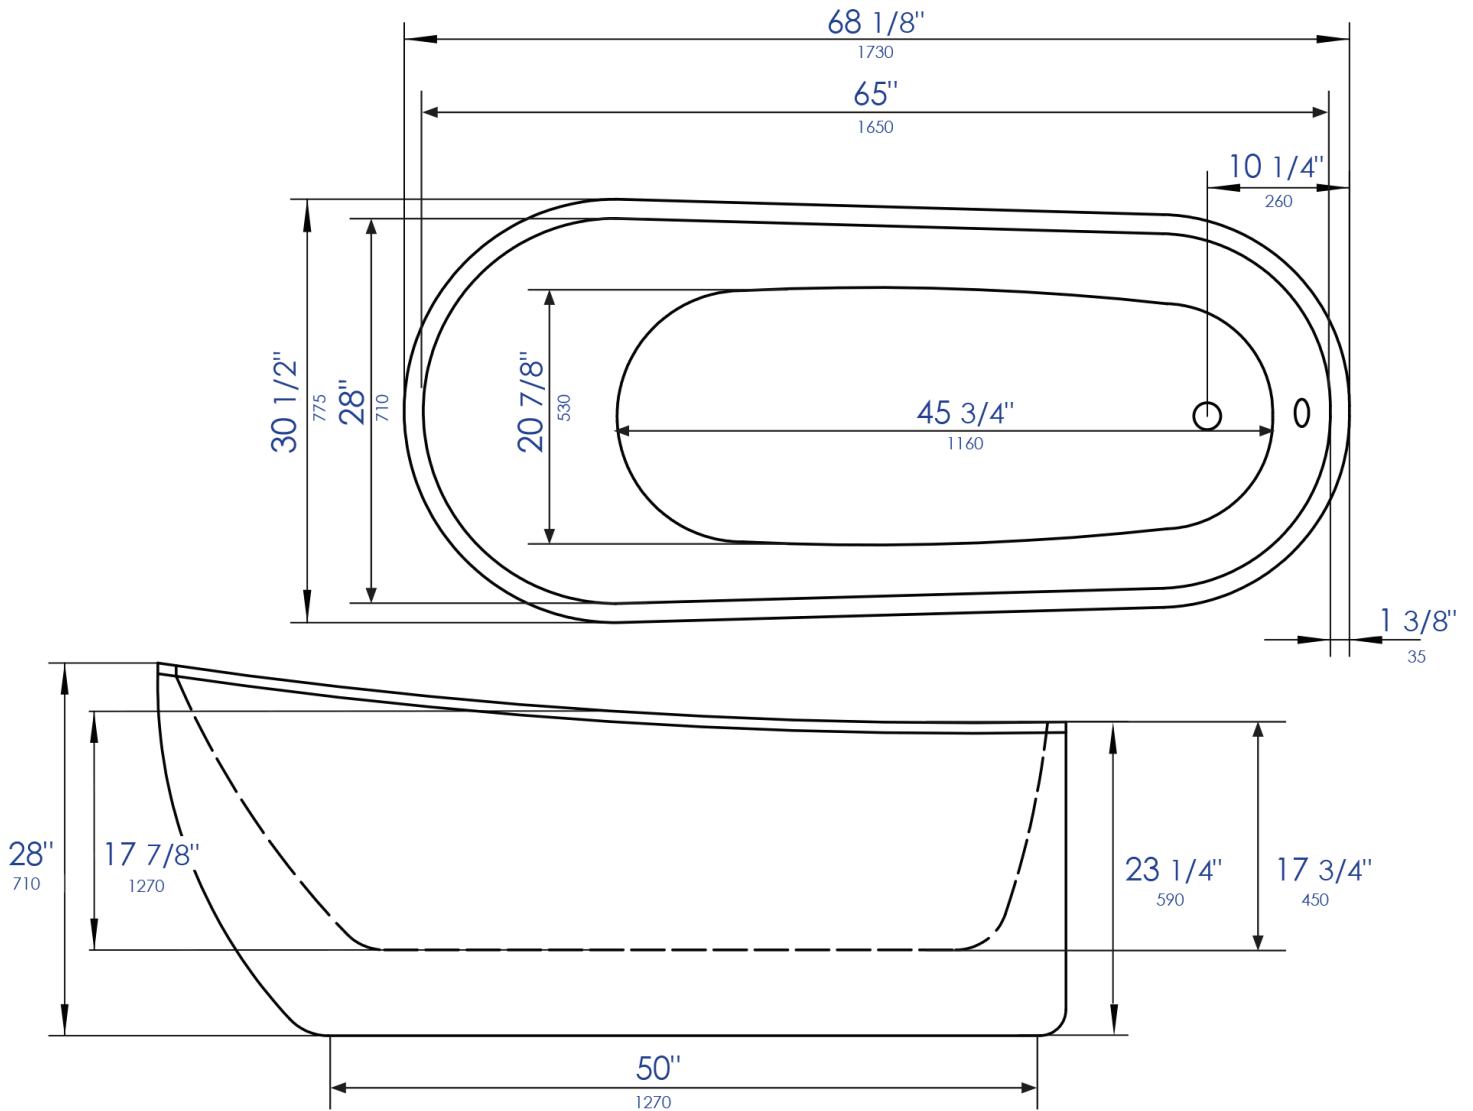

AB8826

68" Oval Free Standing White Acrylic Bathtub

Note: All product dimensions are approximate and should be verified on site prior to installation.
Visit www.ALFIbrand.com for more information.