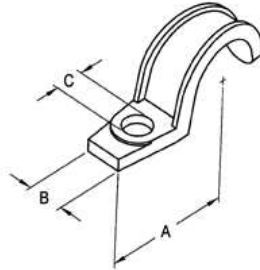

One Hole Straps - Malleable

Images

Application

Used to support EMT to mounting surface.

Product Information

Material: Malleable Iron
Finish: Zinc electro-plate

Certifications & Codes:

CSA File Number: LR39354
UNSPSC: 31162906

[Download Photo Image](#)

[Download Dimensional Image](#)

Dimension A in Inches: 1-1/4

Dimension B in Inches: 9/16

Dimension C in Inches: 5/16

Catalog ID: 920

UPC Number: 781747009142

Description: Strap, EMT, One Hole, Malleable Iron, Size 1/2 Inch

Application: Used to support EMT to mounting surface.

Trade Size: 1/2"

Std Pkg Qty: 1000

Unit Qty: 100