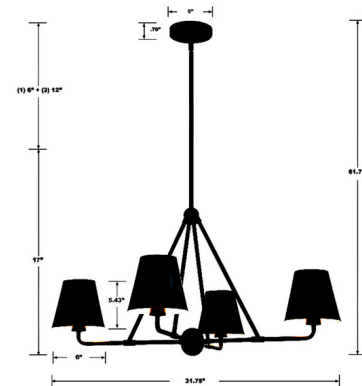

Description

The Xavier Chandelier brings an industrial vibe to your interior space. This piece is versatile enough to fit in with a variety of home decor schemes from modern to minimalistic. The muted tapered cone shaped shades, casts warm shadows in your room, while adding a hint of industrialism. Sloped ceiling compatible.

Shown in vibrant gold / white

Specifications

COLOR	N/A
BODY FINISH	Vibrant Gold / White
WATTAGE	36W
DIMMER	Standard 120V
DIMENSIONS	31.75"W x 17"H
BULB NOT INCLUDED	4 x A19/Medium (E26)/9W/120V LED
OTHER BULB OPTIONS	4 x A19/Medium (E26)/60W/120V Incandescent