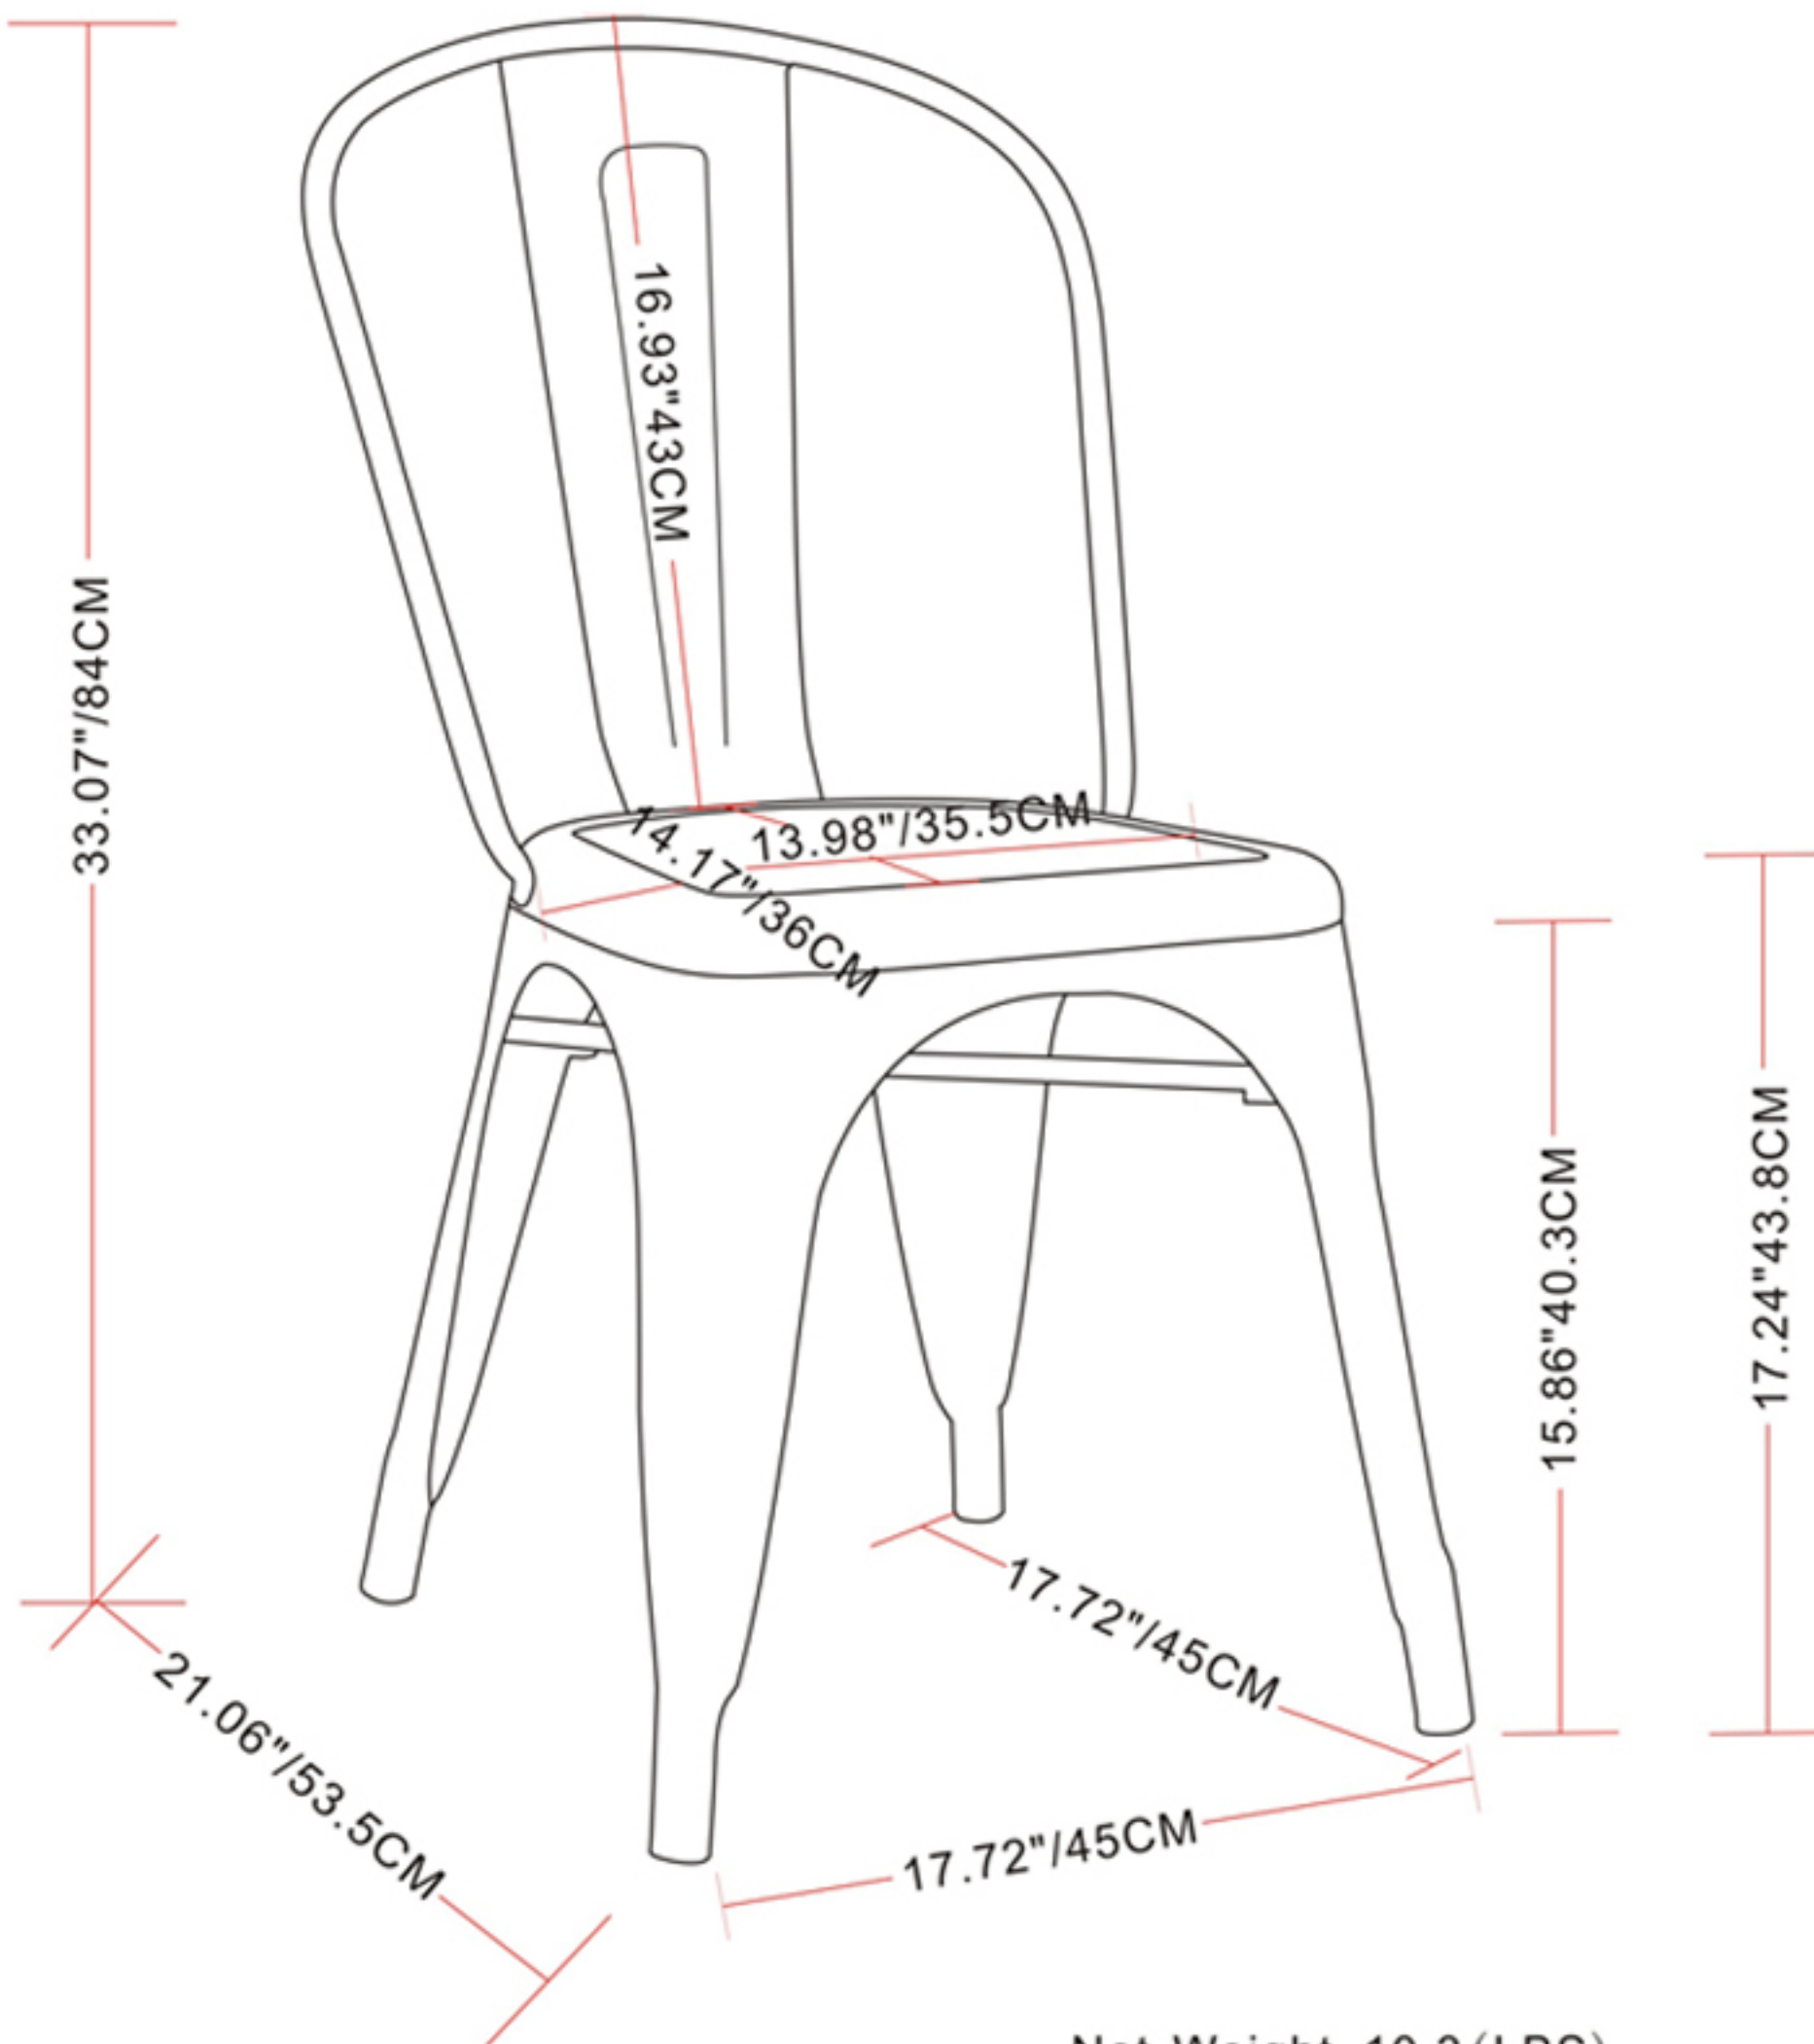

Net Weight- 99.8 (lbs)

Net Weight: 10.3 (LBS)