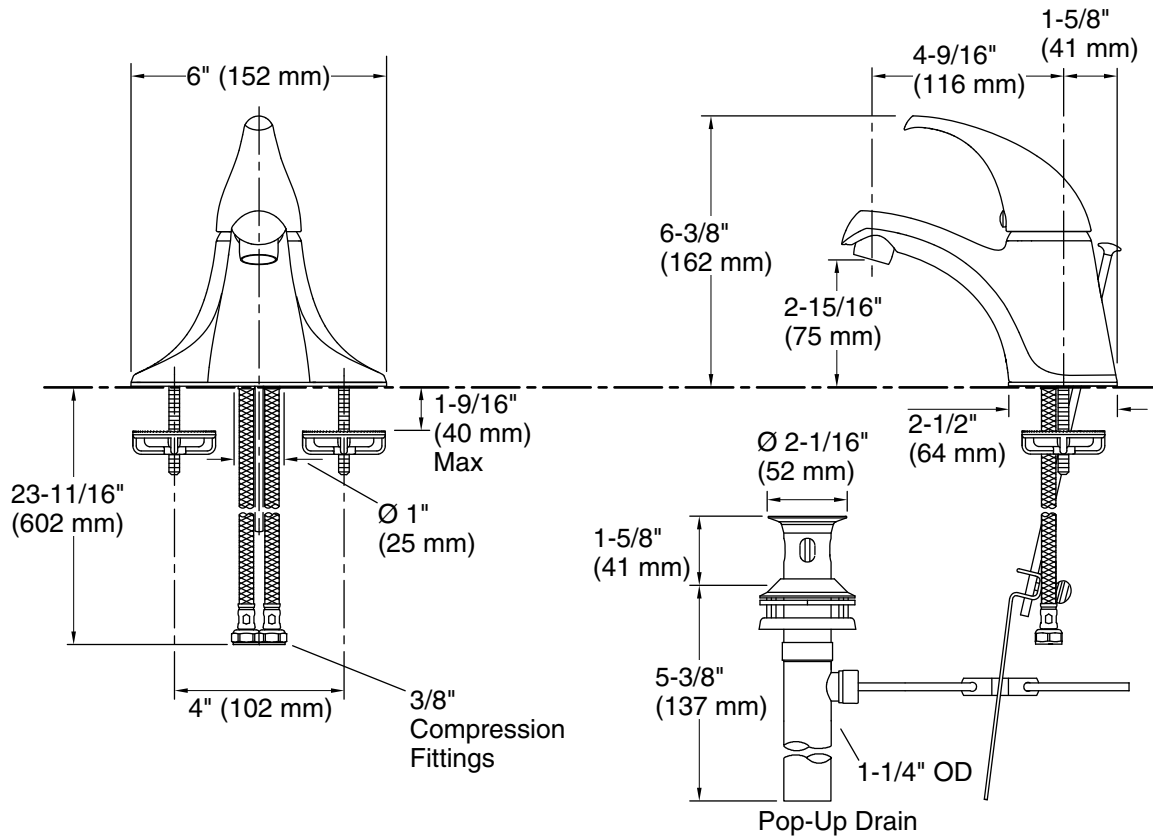

### Features

- 1.2 gpm (4.5 lpm) maximum flow rate
- 4-3/16" (107 mm) stationary spout reach
- Single Lever handle allows for both volume and temperature control
- KOHLER® ceramic disc valves exceed industry longevity standards for a lifetime of durable performance
- Red/blue indexing on handle
- Temperature memory allows faucet to be turned on and off at the temperature set during prior usage
- Includes metal pop-up drain with 1-1/4" (32 mm) tailpiece
- Coordinates with Coralais faucets, accessories, and showering components to complete your bathroom

### Installation

- Bath- or deck-mount
- Preattached flexible supply lines simplify installation
- Preassembled handle and flexible supply hoses simplify installation
- For 4" (102 mm) centers

### Technical Information

All product dimensions are nominal.

Faucet flow rate: 1.2 gal/min (4.5 l/min)

Drain included: Yes

Drain with overflow: Yes

Drain tailpiece included: Yes

### Spout:

Spout reach: 4-9/16" (116 mm)