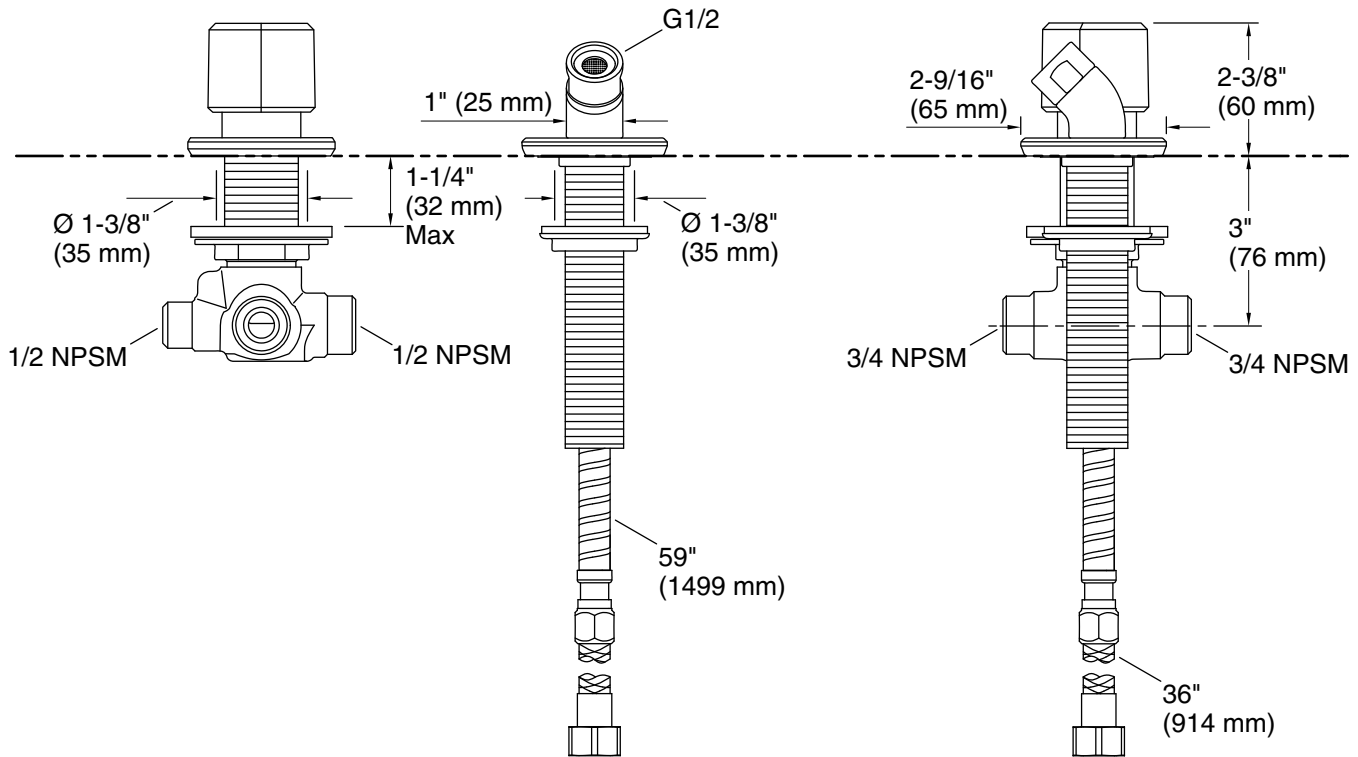

Features

- Push-button diverter
- Diverter valve code-approved for backflow protection
- Includes hose
- 15 gpm (57 lpm) flow rate using 1/2" high-flow valves
- Handshower sold separately
- Part of the Occasion bathroom faucet and accessory collection

Material

- Brass
- KOHLER finishes resist corrosion and tarnishing

Installation

- Deck- or bath-mount

Recommended Products/Accessories

- K-72421-G Four-function handshower, 1.75 gpm
- K-22165-G Four-function handshower, 1.75 gpm
- K-22166-G Four-function handshower, 1.75 gpm
- 79583 Roughing-in Kit for Deck-Mount Handshowers
- K-27060 18" towel bar
- K-27061 24" towel bar
- K-27062 24" double towel bar
- K-27063 Towel ring
- K-27064 Vertical toilet paper holder
- K-27065 Pivoting toilet paper holder
- K-27069 Robe hook
- K-27128 Toilet paper holder with tray
- K-21335-G Round two-function handshower, 1.75 gpm
- K-27017 Deck-mount bath spout with Straight design
- K-27016 Deck-mount bath spout with Cane design
- K-27019-4 Deck-mount bath faucet handle
- K-27018-4 Deck-mount bath faucet handles with Lever design

Technical Information

All product dimensions are nominal.

Spout: