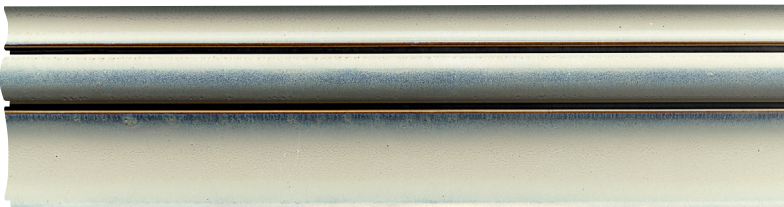

Rue™ is a striking blend of rustic charm and modern artistry. Featuring a reactive glazing with a subtle metallic sheen, Rue brings depth and dimension to any space. Its linear format is elevated by unique curves and grooves, creating a handcrafted feel with elevated edge. Available in rich, versatile colors, Rue offers a fresh take on texture and form. The beauty of this product lies in its perfectly, imperfect, handcrafted look – where no two pieces are exactly alike, adding authentic character and charm to every surface.

RUE™
Extruded Porcelain

Bark

Garden

Pewter

Snow

*Glazed porcelain satin finish. V3 = Moderate variation. While the colors and/or texture present on a single piece of tile will be indicative of the colors and/or texture to be expected on the other tiles, the amount of colors and/or texture on each piece may vary significantly.

*Grout not needed for installation

Sizes					
	4" x 15" 3.82" x 15.35"				
Thickness	6-15mm				
Testing	Breaking Strength C648	Chemical Resistance C650	Water Absorption C373	Scratch Hardness MOHS	Shade Variation Rating
Results*	≥275 lbf	Not Resistant	≤0.5%	5	V3