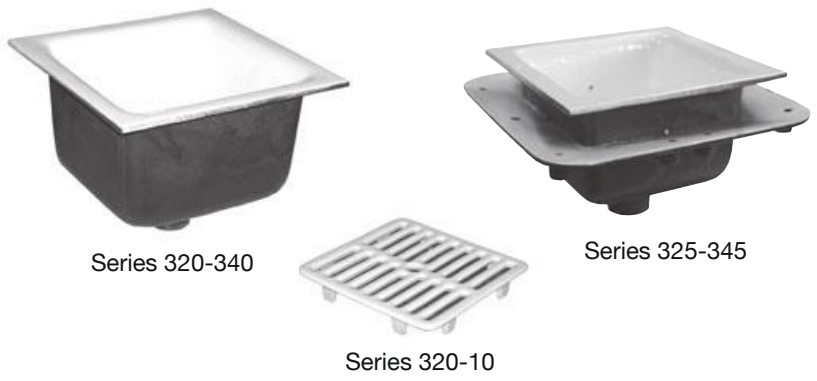

SANITARY FLOOR SINKS

300 Series

Acid Resistant Enamel (ARE) Floor Sinks, Series 320-345

TAG _____

Product Description: Recommended for sanitary installations. ARE floor sinks consist of a cast iron receptor (body) with a white acid resistant enamel interior and anti-splash dome strainer. Floor sinks are available with or less flange.

Features and Benefits:

- Porcelain enamel, acid resistant, coated cast iron body and grate
- Available with or less flange
- Suitable for sanitary areas
- Grates available in full, 1/2 and 3/4 variations
- Body includes anti-splash dome strainer