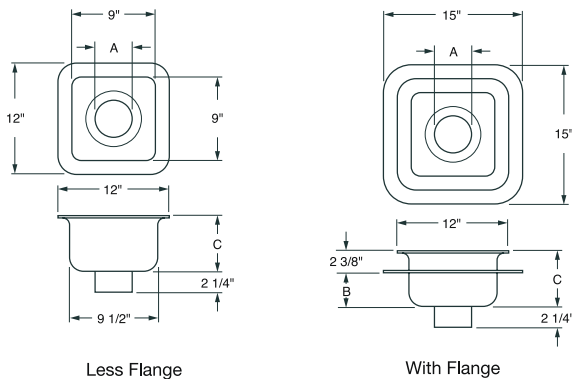

SANITARY FLOOR SINKS

300 Series

Acid Resistant Enamel (ARE) Floor Sinks, Series 320-345

TAG _____

Product Description: Recommended for sanitary installations. ARE floor sinks consist of a cast iron receptor (body) with a white acid resistant enamel interior and anti-splash dome strainer. Floor sinks are available with or less flange.

Features and Benefits:

- Porcelain enamel, acid resistant, coated cast iron body and grate
- Available with or less flange
- Suitable for sanitary areas
- Grates available in full, 1/2 and 3/4 variations
- Body includes anti-splash dome strainer

NOTE: Dimensional data is subject to manufacturing tolerances and change without notice.