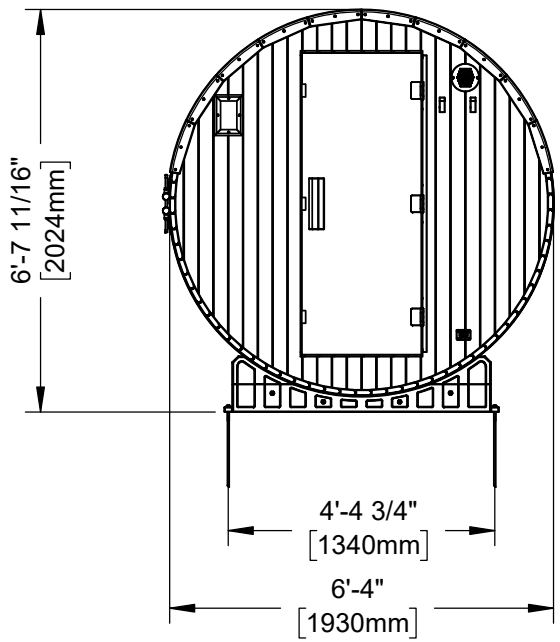

Part Number	2504417 2-4 PERSON BARREL SAUNA
SHEET	1 OF 1
SIZE	

Backyard Discovery  
 3305 Airport Drive Pittsburg, KS. 66762  
 www.backyarddiscovery.com

*This drawing and its contents are the property of Backyard Discovery issued in strict confidence and shall not without the prior written permission of the above stated company, be reproduced, copied, or used for any purpose whatsoever except the manufacture of articles for Backyard Discovery. This drawing is loaned and subject to return upon demand.*

REV	BY	DESCRIPTION	DATE
		REVISIONS	

TOLERANCES UNLESS OTHERWISE SPECIFIED (UNITS: mm) GENERAL = +1 -0 X.X = ±0.5mm ANGULAR = ±0.5°	FINISH	DESCRIPTION	PART NUMBER	LABEL	REV
	SCALE				
	DATE	5/19/2025	2504417 2-4 PERSON BARREL SAUNA		
	DRAWN BY	CB			