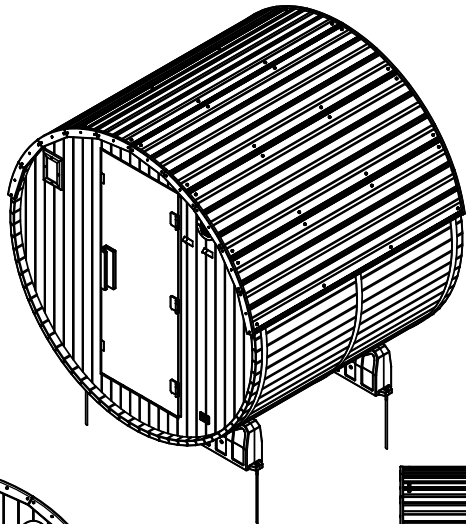

Part Number	2504417 2-4 PERSON BARREL SAUNA
SHEET	1 OF 1
SIZE	

Backyard Discovery  
 3305 Airport Drive Pittsburg, KS. 66762  
 www.backyarddiscovery.com

*This drawing and its contents are the property of Backyard Discovery issued in strict confidence and shall not without the prior written permission of the above stated company, be reproduced, copied, or used for any purpose whatsoever except the manufacture of articles for Backyard Discovery. This drawing is loaned and subject to return upon demand.*

REV	BY	DESCRIPTION	DATE
		REVISIONS	

TOLERANCES UNLESS OTHERWISE SPECIFIED (UNITS: mm) GENERAL = +1 -0 X.X = ±0.5mm ANGULAR = ±0.5°	FINISH	DESCRIPTION	PART NUMBER	LABEL	REV
	SCALE				
	DATE	5/19/2025	2504417 2-4 PERSON BARREL SAUNA		
	DRAWN BY	CB			