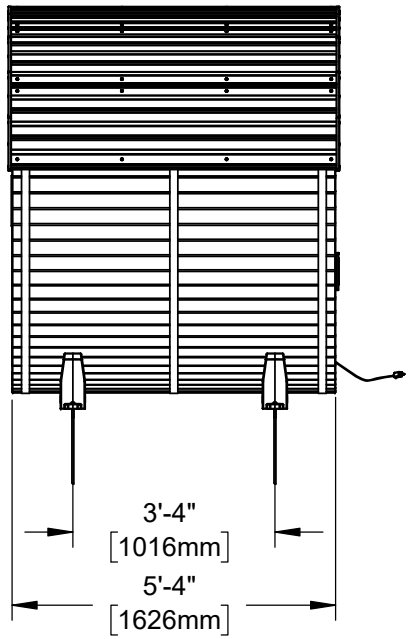

Part Number	2504417 2-4 PERSON BARREL SAUNA
SHEET	1 OF 1
SIZE	

Backyard Discovery  
 3305 Airport Drive Pittsburg, KS. 66762  
 www.backyarddiscovery.com

*This drawing and its contents are the property of Backyard Discovery issued in strict confidence and shall not without the prior written permission of the above stated company, be reproduced, copied, or used for any purpose whatsoever except the manufacture of articles for Backyard Discovery. This drawing is loaned and subject to return upon demand.*

REV	BY	DESCRIPTION	DATE
		REVISIONS	

TOLERANCES UNLESS OTHERWISE SPECIFIED (UNITS: mm) GENERAL = +1 -0 X.X = ±0.5mm ANGULAR = ±0.5°	FINISH	DESCRIPTION	PART NUMBER	LABEL	REV
	SCALE				
	DATE	5/19/2025	2504417 2-4 PERSON BARREL SAUNA		
	DRAWN BY	CB			