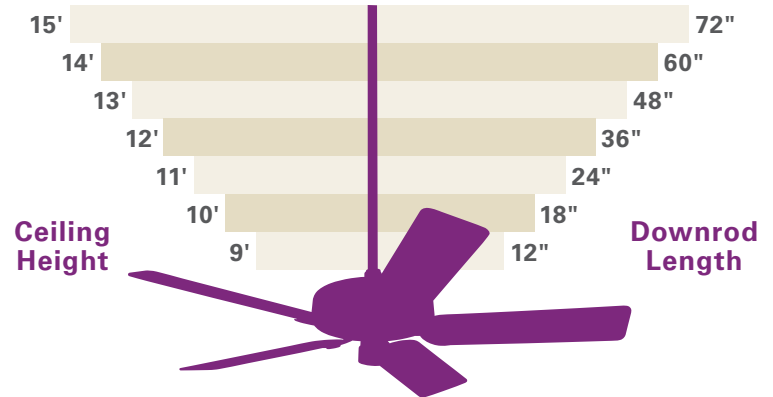

# EXTENSION DOWNRODS

More homes are being constructed with high ceilings. A Hunter® ¾" downrod sets the fan at the proper height for optimum performance. All Hunter® extension downrods match Hunter® fans for fit and finish, and have tapered threads for deeper engagement.

## Hunter Original® Downrods • Double-Threaded Construction

Black	26302	26219	26227	26228	26229	23194	23064	—
Chestnut Brown	22711	22721	26331	26341	26351	23195	23065	Distressed Relic, Chestnut Bronze, Weathered Brick
New Bronze All-Weather	25998	25999	26007	26008	—	—	—	Midnight Copper, Weathered Brick, Weathered Bronze
Satin White All-Weather	28254	28255	28256	28257	28258	—	—	—
Textured Black All-Weather	26430	26431	26432	26433	—	—	—	—
White	22717	22727	26317	26327	26337	23197	23067	—