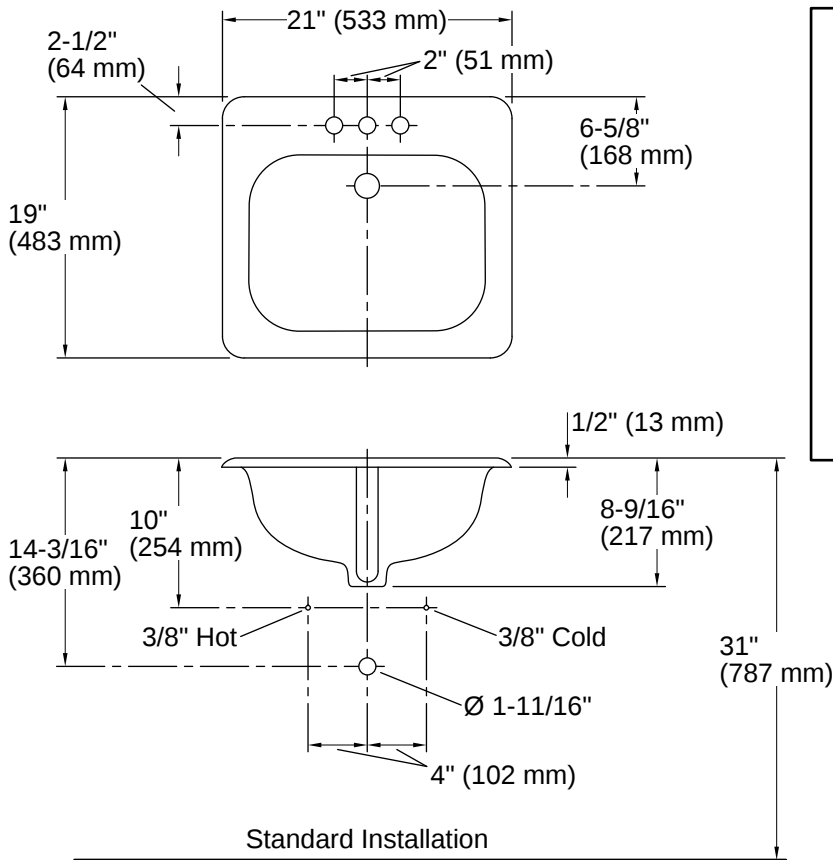

Installation

- Drop-in

Installation Notes

Install this product according to the installation instructions.

ADA, CSA B651 compliant when installed to the specific requirements of these regulations.