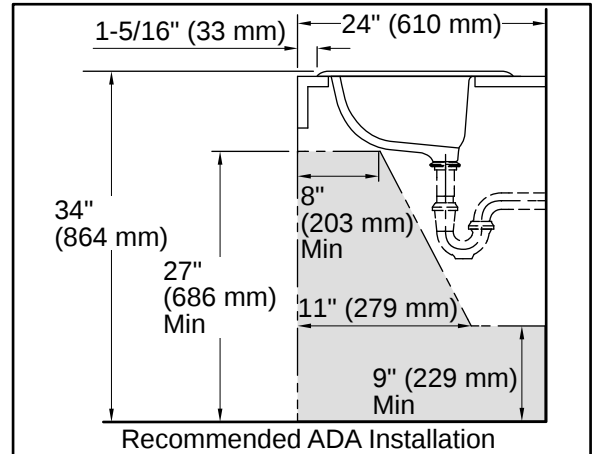

Installation

- Drop-in

Installation Notes

Install this product according to the installation instructions.

ADA, CSA B651 compliant when installed to the specific requirements of these regulations.