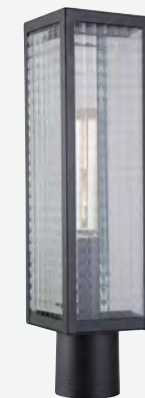

1 Light Post Mount
Z4525-MN-SC

W 4.88" H 18.9"
60 Watt Medium Base
Square Patterned Glass

WET RATED

FEATURES

- Superior UV Protection Against Fading – Finish Guaranteed for 5 Years
- ADA Compliant
- Wet Rated

FINISHES

TEXTURED BLACK & BRUSHED ALUMINUM

TEXTURED BLACK & SATIN BRASS

FEATURES

- Square Patterned Clear Glass
- Superior UV Protection Against Fading – Finish Guaranteed for 5 Years
- Wall Mounts & Post Mount are Wet Rated
  Pendant is Damp Rated

FINISHES

MIDNIGHT