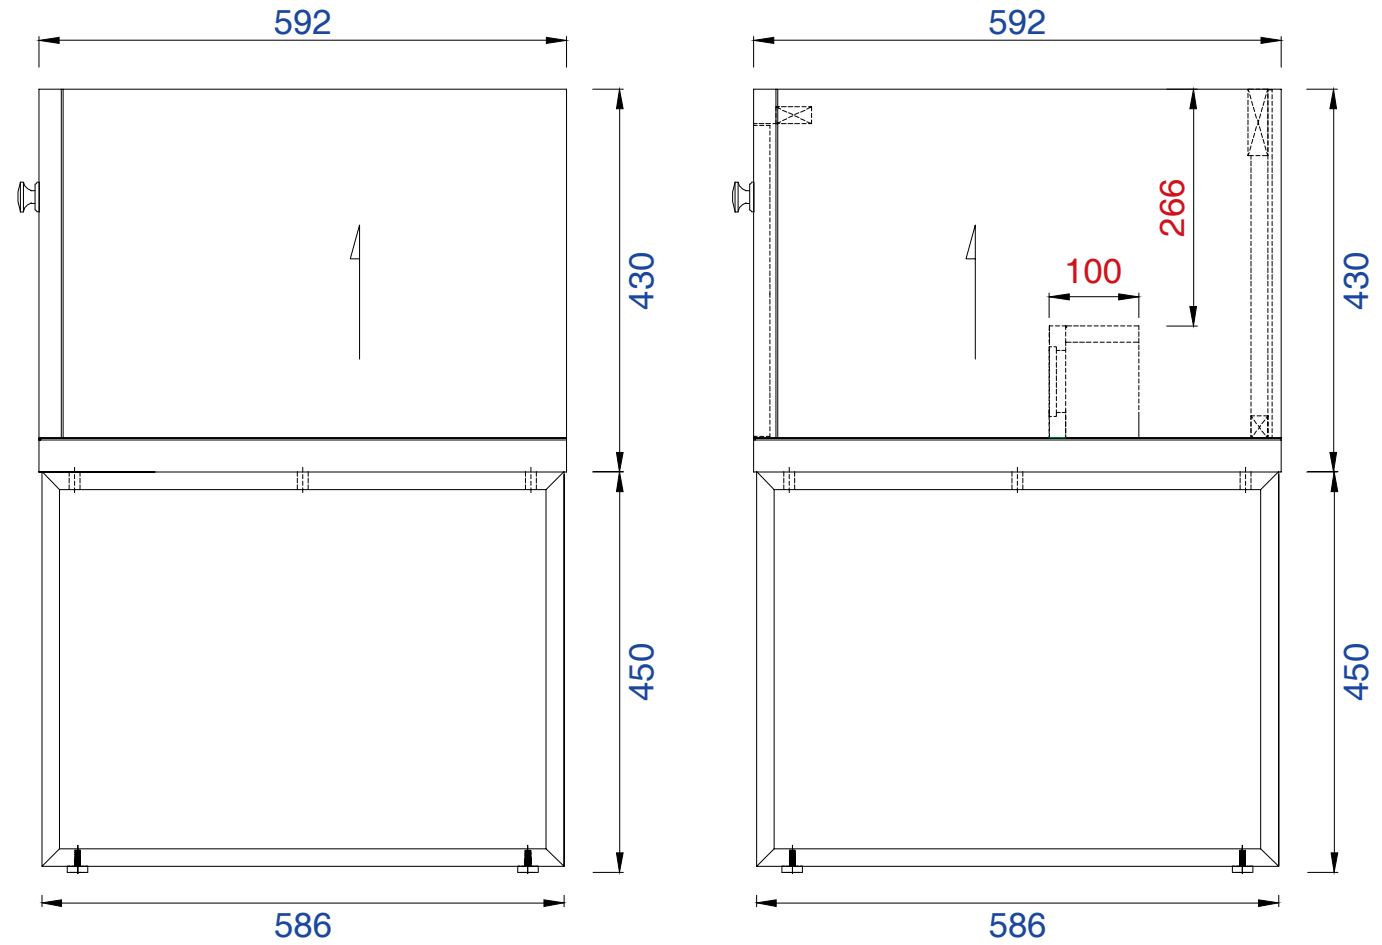

311-V30-APP
311-V30-MTM

JAMES MARTIN

VANITIES™

Westlake 30" Cabinet

Diagrams with Dimensions
page 03 of 03

NOTE ONE: Countertops are not shown in these diagrams.(Cabinet Only)

NOTE TWO: This vanity does not have a Backsplash.

Please consult our website for Countertop Diagrams: www.jamesmartinvanities.com

758mm

Item Number :

311-V30-APP
311-V30-MTM

JAMES MARTIN

VANITIES™

Westlake 758mm Cabinet

Diagrams with Dimensions
page 01 of 03

311-V30-APP
311-V30-MTM

JAMES MARTIN

VANITIES™

Westlake 758mm Cabinet

Diagrams with Dimensions
page 02 of 03

NOTE ONE: Countertops are not shown in these diagrams.(Cabinet Only)
Please consult our website for Countertop Diagrams:www.jamesmartinvanities.com

758mm

Item Number :

311-V30-APP
311-V30-MTM

JAMES MARTIN

VANITIES™

Westlake 758mm Cabinet

Diagrams with Dimensions
page 03 of 03

NOTE ONE: Countertops are not shown in these diagrams(Cabinet Only)
NOTE TWO: This vanity does not have a Backsplash
Please consult our website for Countertop Diagrams: www.jamesmartinvanities.com