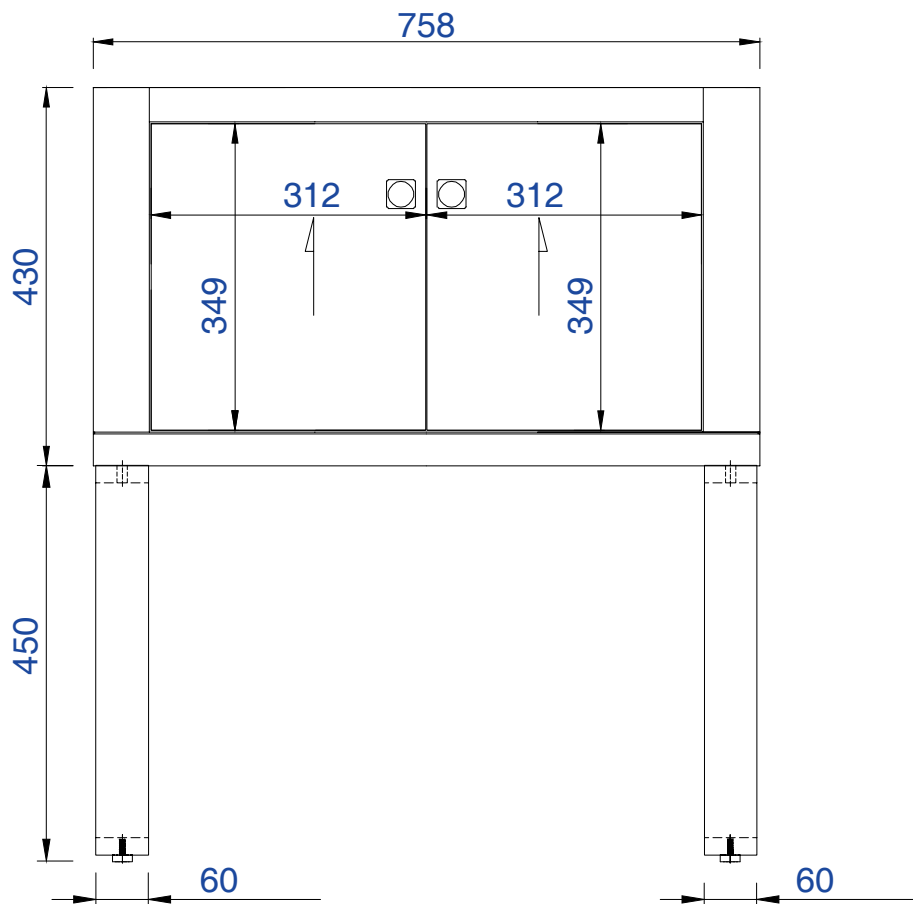

311-V30-APP
311-V30-MTM

JAMES MARTIN

VANITIES™

Westlake 30" Cabinet

Diagrams with Dimensions
page 03 of 03

NOTE ONE: Countertops are not shown in these diagrams.(Cabinet Only)

NOTE TWO: This vanity does not have a Backsplash.

Please consult our website for Countertop Diagrams: www.jamesmartinvanities.com

758mm

Item Number :

311-V30-APP
311-V30-MTM

JAMES MARTIN

VANITIES™

Westlake 758mm Cabinet

Diagrams with Dimensions
page 01 of 03

311-V30-APP
311-V30-MTM

JAMES MARTIN

VANITIES™

Westlake 758mm Cabinet

Diagrams with Dimensions
page 02 of 03

NOTE ONE: Countertops are not shown in these diagrams.(Cabinet Only)
Please consult our website for Countertop Diagrams:www.jamesmartinvanities.com

758mm

Item Number :

311-V30-APP
311-V30-MTM

JAMES MARTIN

VANITIES™

Westlake 758mm Cabinet

Diagrams with Dimensions
page 03 of 03

NOTE ONE: Countertops are not shown in these diagrams(Cabinet Only)
NOTE TWO: This vanity does not have a Backsplash
Please consult our website for Countertop Diagrams: www.jamesmartinvanities.com