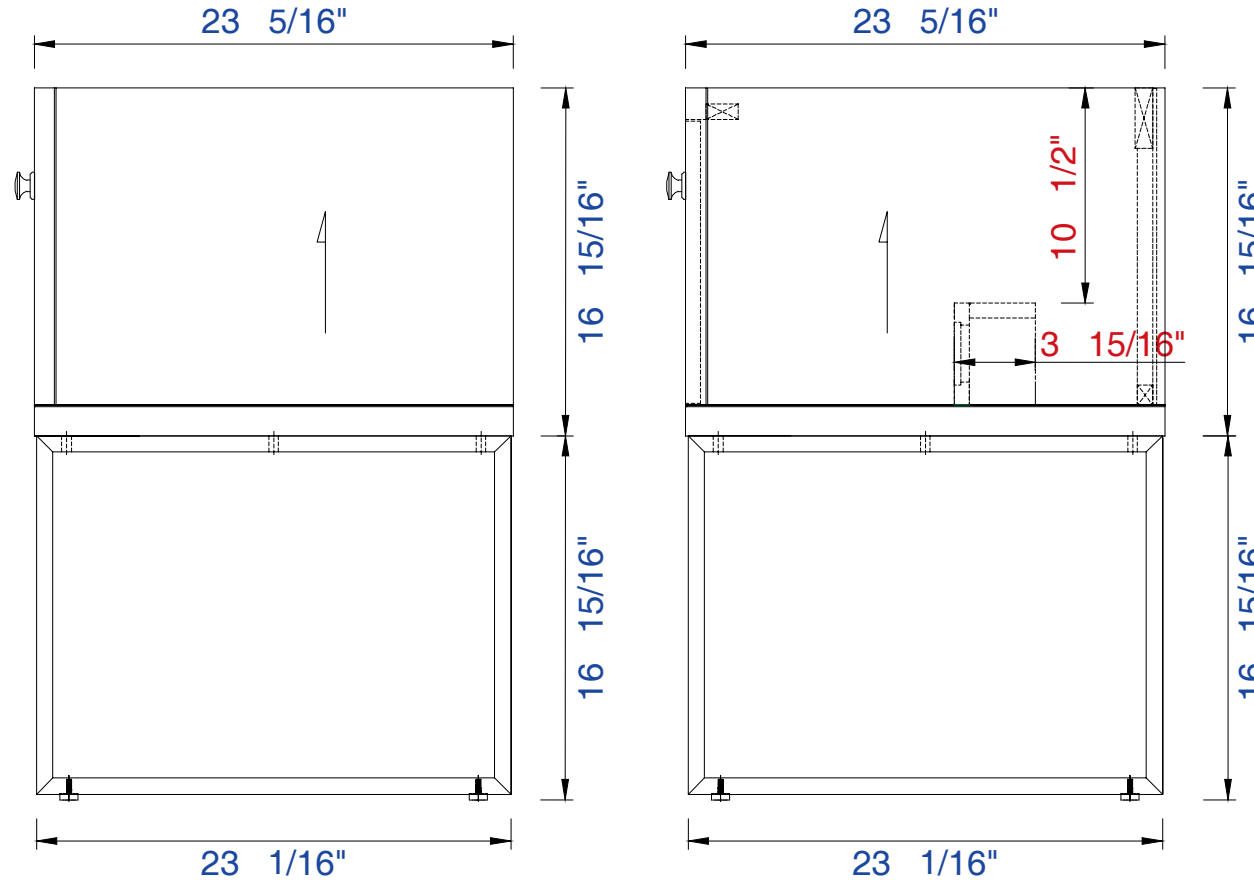

30"

Item Number:

311-V30-APP
311-V30-MTM

JAMES MARTIN

VANITIES™

Westlake 30" Cabinet

Diagrams with Dimensions
page 01 of 03

NOTE ONE: Countertops are not shown in these diagrams.(Cabinet Only)

Diagrams with Dimensions
page 02 of 03

NOTE ONE: Countertops are not shown in these diagrams.(Cabinet Only)
Please consult our website for Countertop Diagrams:www.jamesmartinvanities.com

30"

Item Number:

311-V30-APP
311-V30-MTM

JAMES MARTIN

VANITIES™

Westlake 30" Cabinet

Diagrams with Dimensions
page 03 of 03

NOTE ONE: Countertops are not shown in these diagrams.(Cabinet Only)

NOTE TWO: This vanity does not have a Backsplash.

Please consult our website for Countertop Diagrams: www.jamesmartinvanities.com

758mm

Item Number :

311-V30-APP
311-V30-MTM

JAMES MARTIN

VANITIES™

Westlake 758mm Cabinet

Diagrams with Dimensions
page 01 of 03