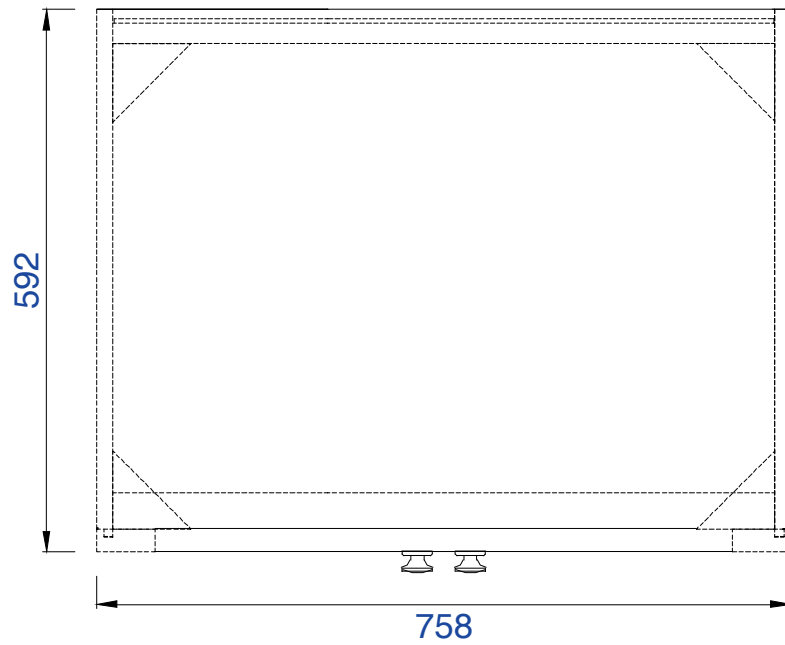

Please consult our website for Countertop Diagrams: www.jamesmartinvanities.com

758mm

Item Number :

311-V30-APP
311-V30-MTM

JAMES MARTIN

VANITIES™

Westlake 758mm Cabinet

Diagrams with Dimensions
page 01 of 03

NOTE ONE: Countertops are not shown in these diagrams(Cabinet Only)

NOTE TWO: This vanity does not have a Backsplash

Please consult our website for Countertop Diagrams: www.jamesmartinvanities.com

758mm

Item Number:

311-V30-APP
311-V30-MTM

JAMES MARTIN

VANITIES™

Westlake 758mm Cabinet

Diagrams with Dimensions
page 02 of 03

NOTE ONE: Countertops are not shown in these diagrams.(Cabinet Only)
Please consult our website for Countertop Diagrams:www.jamesmartinvanities.com

758mm

Item Number :

311-V30-APP
311-V30-MTM

JAMES MARTIN

VANITIES™

Westlake 758mm Cabinet

Diagrams with Dimensions
page 03 of 03

NOTE ONE: Countertops are not shown in these diagrams(Cabinet Only)
NOTE TWO: This vanity does not have a Backsplash
Please consult our website for Countertop Diagrams: www.jamesmartinvanities.com