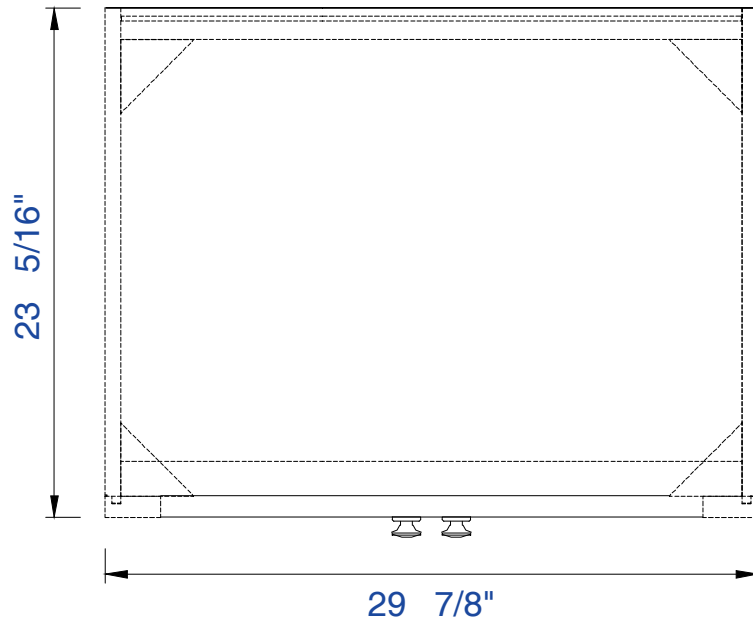

30"

Item Number:

311-V30-APP
311-V30-MTM

JAMES MARTIN

VANITIES™

Westlake 30" Cabinet

Diagrams with Dimensions
page 01 of 03

NOTE ONE: Countertops are not shown in these diagrams.(Cabinet Only)

NOTE TWO: This vanity does not have a Backsplash

Please consult our website for Countertop Diagrams: www.jamesmartinvanities.com

30"

Item Number:

311-V30-APP
311-V30-MTM

JAMES MARTIN

VANITIES™

Westlake 30" Cabinet

Diagrams with Dimensions
page 02 of 03

NOTE ONE: Countertops are not shown in these diagrams.(Cabinet Only)
Please consult our website for Countertop Diagrams:www.jamesmartinvanities.com

30"

Item Number:

Please consult our website for Countertop Diagrams: www.jamesmartinvanities.com

758mm

Item Number :

311-V30-APP
311-V30-MTM

JAMES MARTIN

VANITIES™

Westlake 758mm Cabinet

Diagrams with Dimensions
page 01 of 03