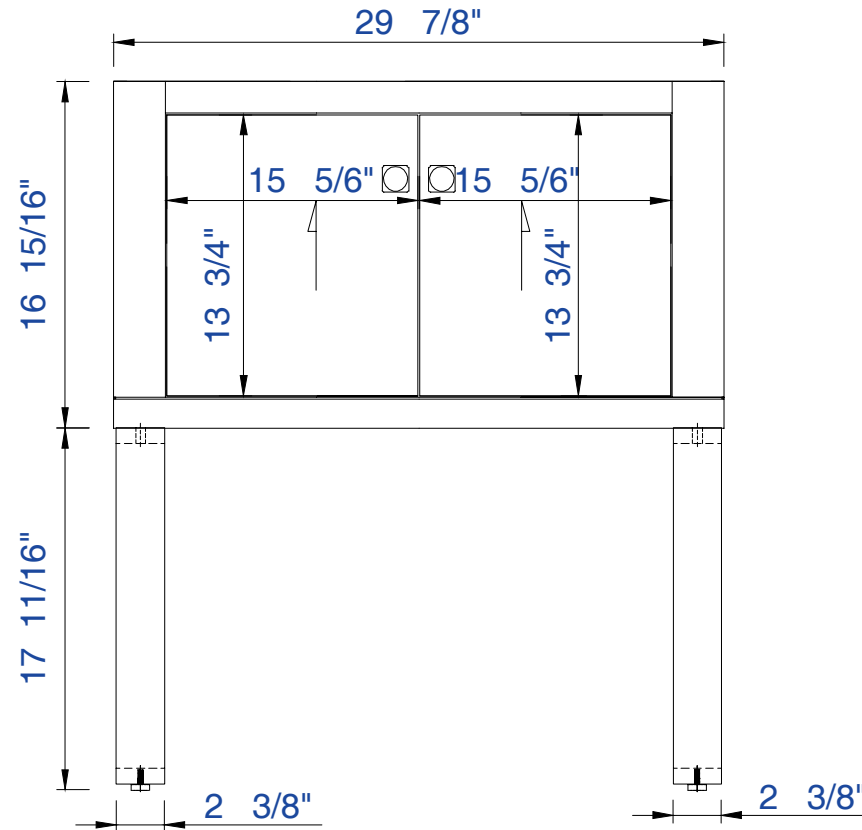

30"

Item Number:

311-V30-APP
311-V30-MTM

JAMES MARTIN

VANITIES™

Westlake 30" Cabinet

Diagrams with Dimensions
page 01 of 03

NOTE ONE: Countertops are not shown in these diagrams.(Cabinet Only)

NOTE TWO: This vanity does not have a Backsplash

Please consult our website for Countertop Diagrams: www.jamesmartinvanities.com

30"

Item Number:

311-V30-APP
311-V30-MTM

JAMES MARTIN

VANITIES™

Westlake 30" Cabinet

Diagrams with Dimensions
page 02 of 03

NOTE ONE: Countertops are not shown in these diagrams.(Cabinet Only)
Please consult our website for Countertop Diagrams:www.jamesmartinvanities.com

30"

Item Number:

Please consult our website for Countertop Diagrams: www.jamesmartinvanities.com

758mm

Item Number :

311-V30-APP
311-V30-MTM

JAMES MARTIN

VANITIES™

Westlake 758mm Cabinet

Diagrams with Dimensions
page 01 of 03