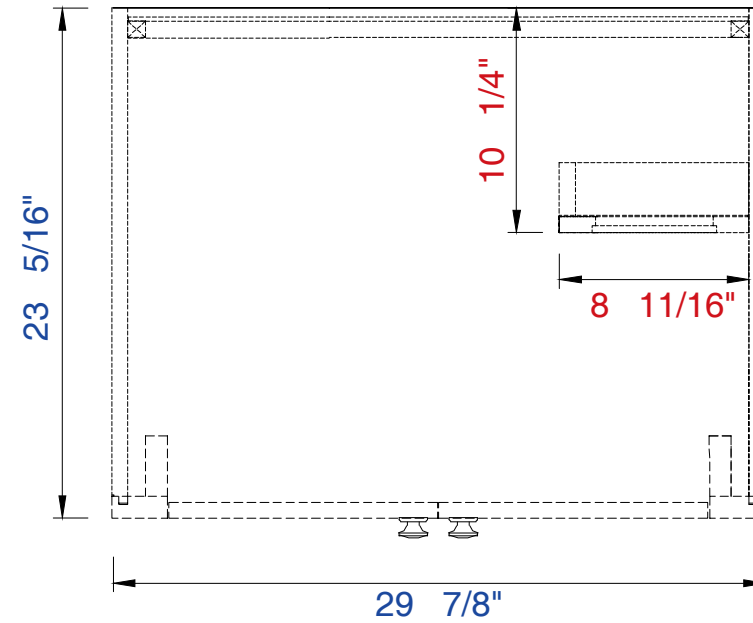

30"

Item Number:

311-V30-APP
311-V30-MTM

JAMES MARTIN

VANITIES™

Westlake 30" Cabinet

Diagrams with Dimensions
page 01 of 03

NOTE ONE: Countertops are not shown in these diagrams.(Cabinet Only)

Diagrams with Dimensions
page 02 of 03

NOTE ONE: Countertops are not shown in these diagrams.(Cabinet Only)
Please consult our website for Countertop Diagrams:www.jamesmartinvanities.com

30"

Item Number:

311-V30-APP
311-V30-MTM

JAMES MARTIN

VANITIES™

Westlake 30" Cabinet

Diagrams with Dimensions
page 03 of 03

NOTE ONE: Countertops are not shown in these diagrams.(Cabinet Only)

NOTE TWO: This vanity does not have a Backsplash.

Please consult our website for Countertop Diagrams: www.jamesmartinvanities.com

758mm

Item Number :

311-V30-APP
311-V30-MTM

JAMES MARTIN

VANITIES™

Westlake 758mm Cabinet

Diagrams with Dimensions
page 01 of 03