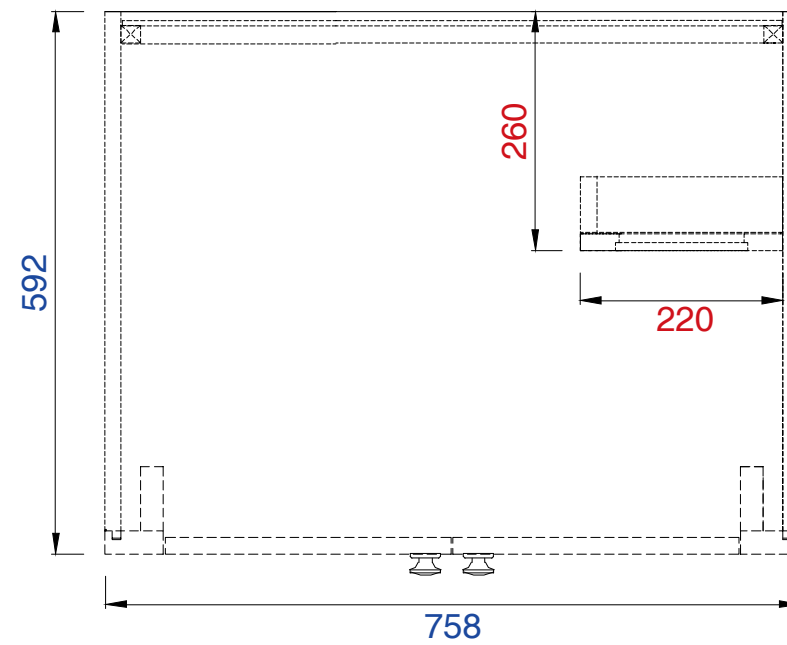

Please consult our website for Countertop Diagrams: www.jamesmartinvanities.com

758mm

Item Number :

311-V30-APP
311-V30-MTM

JAMES MARTIN

VANITIES™

Westlake 758mm Cabinet

Diagrams with Dimensions
page 01 of 03

NOTE ONE: Countertops are not shown in these diagrams(Cabinet Only)

NOTE TWO: This vanity does not have a Backsplash

Please consult our website for Countertop Diagrams: www.jamesmartinvanities.com

758mm

Item Number:

311-V30-APP
311-V30-MTM

JAMES MARTIN

VANITIES™

Westlake 758mm Cabinet

Diagrams with Dimensions
page 02 of 03

NOTE ONE: Countertops are not shown in these diagrams.(Cabinet Only)
Please consult our website for Countertop Diagrams:www.jamesmartinvanities.com

758mm

Item Number :

311-V30-APP
311-V30-MTM

JAMES MARTIN

VANITIES™

Westlake 758mm Cabinet

Diagrams with Dimensions
page 03 of 03

NOTE ONE: Countertops are not shown in these diagrams(Cabinet Only)
NOTE TWO: This vanity does not have a Backsplash
Please consult our website for Countertop Diagrams: www.jamesmartinvanities.com