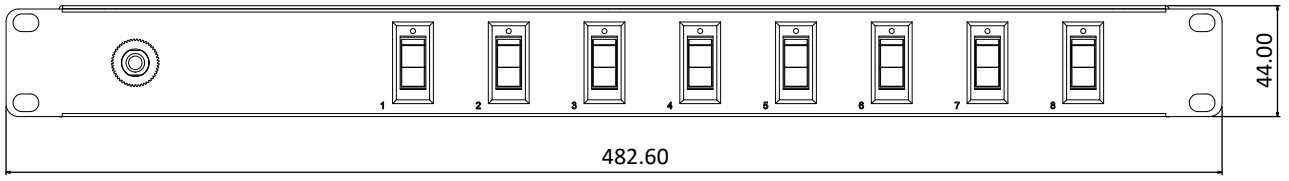

8 7 6 5 4 3 2 1

THIRD ANGLE PROJECTION

GENERAL NOTES

DIMENSIONS ARE IN MM - DO NOT SCALE
 THIS DOCUMENT CONTAINS CONFIDENTIAL, PROPRIETARY INFORMATION THAT IS PROPERTY OF STARTECH.COM

PRODUCT ID	8NS8-RACK-MOUNT-PDU		
DESCRIPTION	8-Outlet Horizontal Rack Mount PDU		
DO NOT SCALE	SHEET: 1 OF 1	UPLOAD DATE: 2/11/2025	