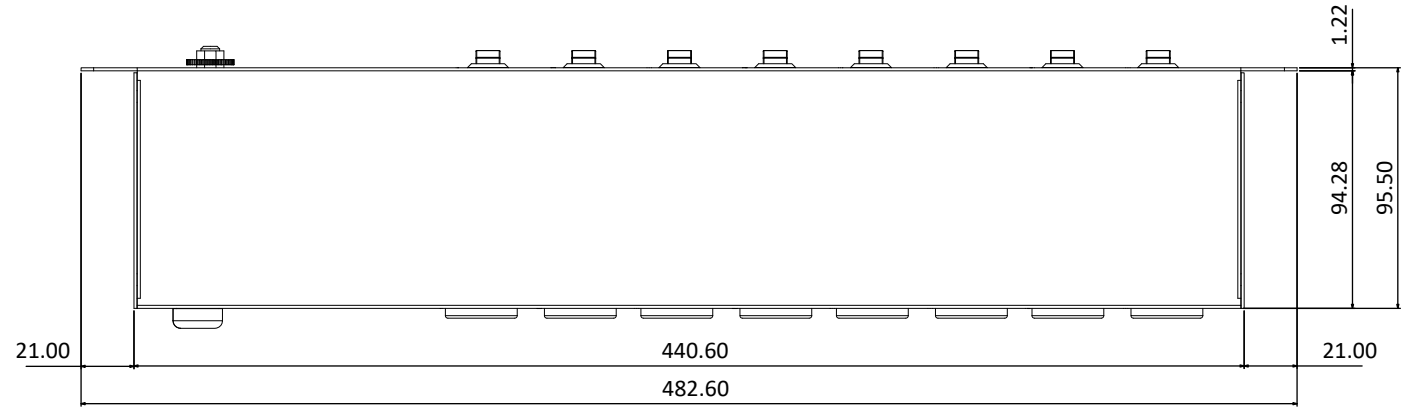

8 7 6 5 4 3 2 1

THIRD ANGLE PROJECTION

GENERAL NOTES

DIMENSIONS ARE IN MM - DO NOT SCALE
 THIS DOCUMENT CONTAINS CONFIDENTIAL, PROPRIETARY INFORMATION THAT IS PROPERTY OF STARTECH.COM

PRODUCT ID	8NS8-RACK-MOUNT-PDU		
DESCRIPTION	8-Outlet Horizontal Rack Mount PDU		
DO NOT SCALE	SHEET: 1 OF 1	UPLOAD DATE: 2/11/2025	