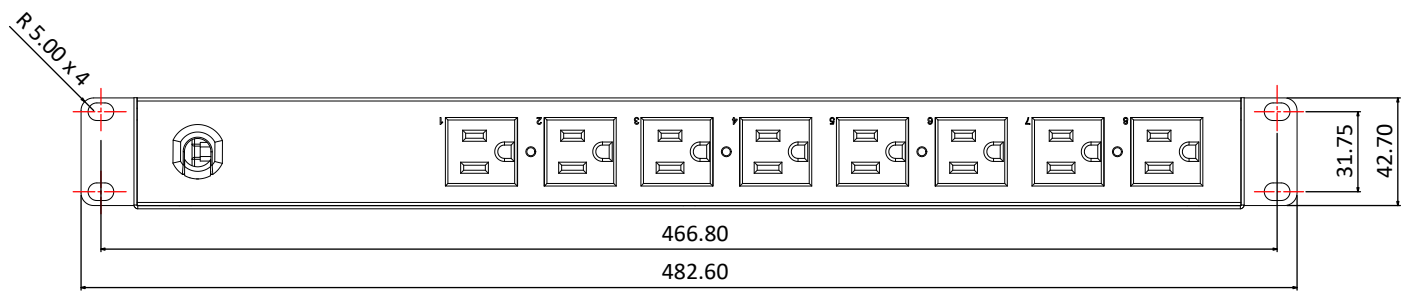

8 7 6 5 4 3 2 1

THIRD ANGLE PROJECTION

GENERAL NOTES

DIMENSIONS ARE IN MM - DO NOT SCALE
 THIS DOCUMENT CONTAINS CONFIDENTIAL, PROPRIETARY INFORMATION THAT IS PROPERTY OF STARTECH.COM

PRODUCT ID	8NS8-RACK-MOUNT-PDU		
DESCRIPTION	8-Outlet Horizontal Rack Mount PDU		
DO NOT SCALE	SHEET: 1 OF 1	UPLOAD DATE: 2/11/2025	