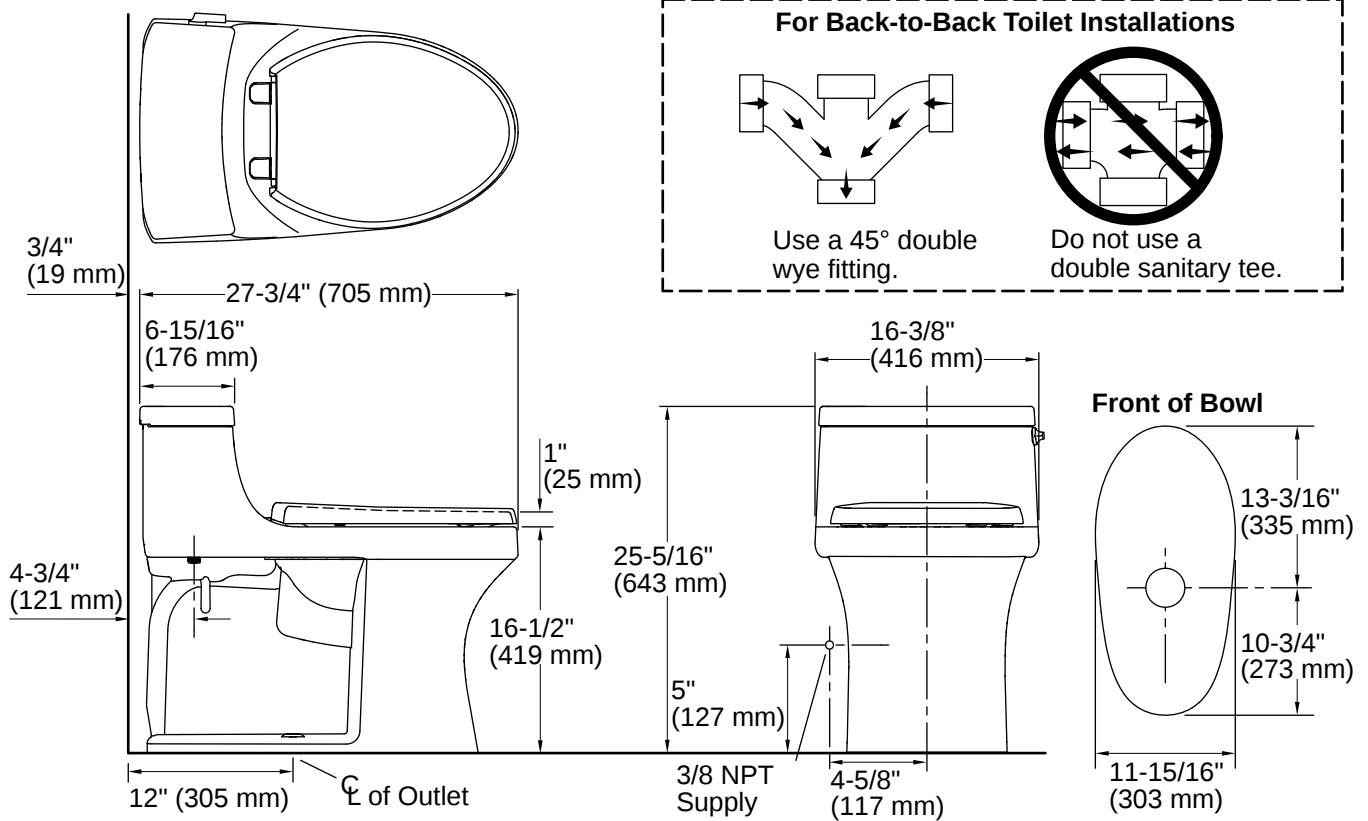

San Souci® | K-5172-RA

One-piece compact elongated toilet with concealed trapway, 1.28 gpf

Features

- One-piece toilets integrate the tank and bowl into a seamless, easy-to-clean design
- Compact elongated bowl offers added comfort while occupying the same space as a round-front bowl
- Low-profile design
- Comfort Height® feature offers chair-height seating that makes sitting down and standing up easier for most adults
- 1.28 gpf (4.8 lpf)
- Concealed trapway and Clean Caps® low-profile bolt caps facilitate easier cleaning and enhance design
- Includes Reveal® Quiet-Close™ seat
- Right-hand Polished Chrome trip lever
- Easy-to-flush canister design requires less force to actuate than a 3" (76 mm) flapper, and has 90% less exposed seal material which resists conditions that cause wear, tear, shrinkage and swelling
- Eligible for consumer rebates in some municipalities
- Quiet-Close™ compact elongated lid and seat prevents slamming
- 2-1/8" (54 mm) fully glazed trapway

ASME A112.19.2/CSA B45.1
 DOE - Energy Policy Act 1992
 EPA WaterSense®
 California Energy Commission (CEC)
 ADA
 ICC/ANSI A117.1
 CSA B651
 OBC

Technical Information

Rough-in:	Standard 12" (305mm)
Flush Type:	AquaPiston, Class Five
Flush Rate:	1.28 gpf (4.8 lpf)
Bowl Shape:	Elongated
Seat-Mounting Holes:	5-1/2" (140 mm)
Waste Outlet:	Floor
Trapway Size:	2-1/8" (54 mm)
Trapway Type:	Concealed
Water Surface Size:	10-3/4" x 7-1/2" (273 mm x 191 mm)
Rim to Water Surface:	5-3/8" (137 mm)

Installation

- Standard 12" (305 mm) rough-in
- Supply line sold separately

Installation Notes

Install this product according to the installation instructions.

For back-to-back toilet installations: Use only a 45° double wye fitting.