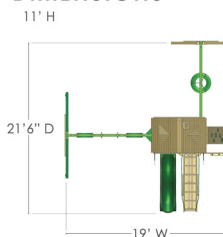

Frontier Treehouse™

w/ Natural Cedar

PLAYSET FEATURES

- Alpine Wave Slide™
- Rock Wall with Climbing Rope
- Deluxe Rope Ladder
- Deluxe Climbing Ramp
- 360° Turbo Tire Swing™ with Swivel
- Belt Swings - 2
- Trapeze Swing
- Built-In Picnic Table
- Built-In Sandbox Area with Corner Seats
- Tic-Tac-Toe Panel
- Steering Wheel
- Play Telescope
- Tongue & Groove Wood Roof featuring an Upper Level Treehouse with 2 Windows with Working Shutters, a Sunburst and a Chimney
- 4x4 Solid Cedar Posts & Main Beams
- 4x6 3-Position Swing Beam
- 4x6 1-Position Tire Swing Beam
- Patented A-Frame Bracket
- Grab Handles
- Flag Kit
- Available in Cedar with a beautiful Amber Finish

DIMENSIONS

DIMENSIONS

ASSEMBLED: DIMS: 19'W x 20'6"D x 11'H
DECK DIMS: 4' x 6' HEIGHT: 5'
SWING SET WEIGHT: 821 LBS.

PACKAGED:
PALLET DIMS: 120"W x 47"D x 36"H
PALLET WEIGHT: 936 LBS.
OF BOXES: 13

SKU: 01-0052-AP
UPC: 870780003184