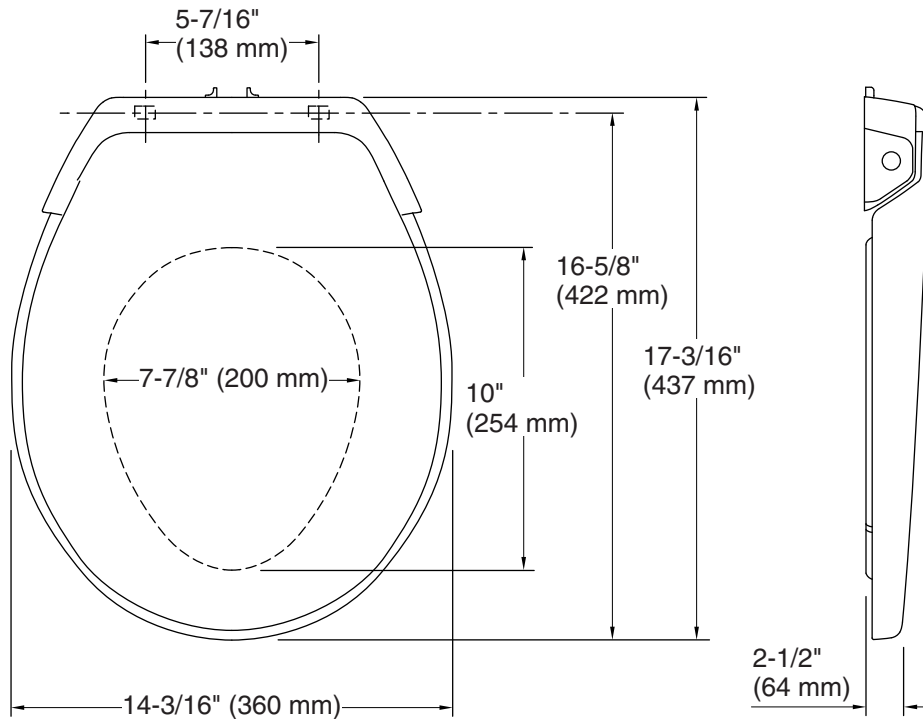

	0	White
---	---	-------

Technical Information

All product dimensions are nominal.

Seat shape type: Round-front
Seat front type: Closed-front
Seat-mounting holes: 5-7/16" (137 mm)

Pressure/fixture Supply Requirements