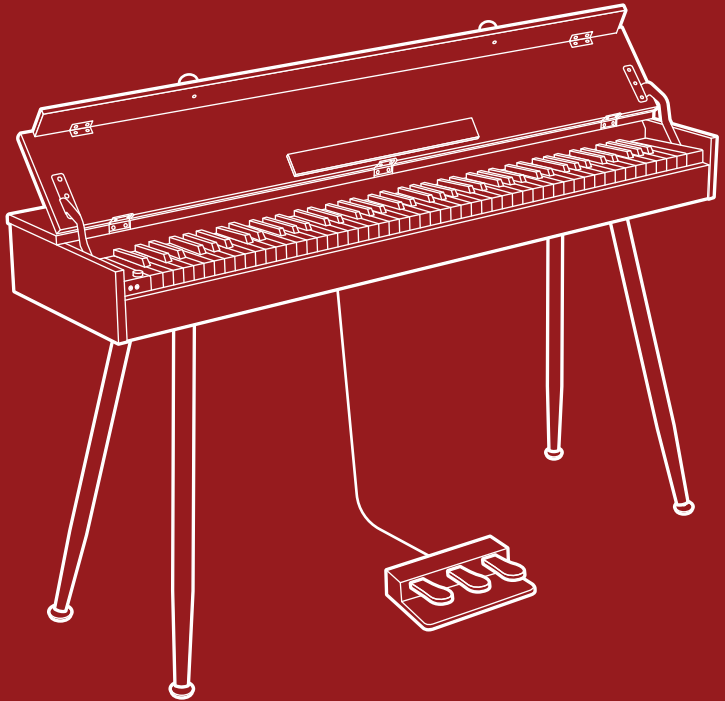

BEST CHOICE
PRODUCTS

INSTRUCTION MANUAL

88-Key Fully Weighted Desk Style
Digital Piano with Metal Legs

**BEST CHOICE
PRODUCTS**

As shoppers, we're always trying to find the perfect balance between quality & value. At BCP, we believe we've achieved that. Our diverse catalog of everyday essentials is tailored especially to our customers & guaranteed to hit that sweet spot of high quality & low price.