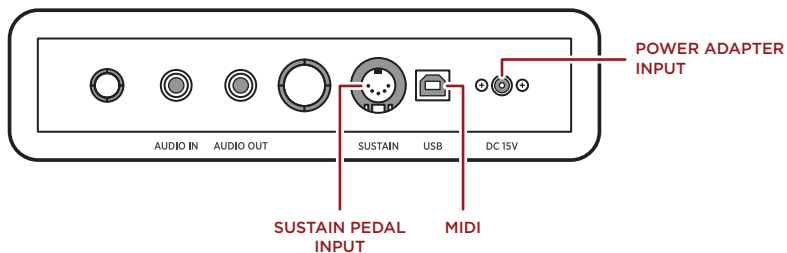

7. USB-A to USB-B Cable

8. USB-A to USB-C Adapter

MAIN DIAGRAM

CONTROL FRONT PANEL

EXTERNAL PORTS ON THE REAR PANEL

FUNCTION INTRODUCTION

- 88 Key (A1-C9) strength standard piano
- 800 timbre (true 140 timbre), 600 rhythm (true 128 rhythm), 100 demonstration songs
- 128 Polyphony
- Digital tube display
- Accompaniment volume control key
- Speed control keys
- Shift control keys
- Mode selection key (timbre, rhythm)
- Recording and playback functions
- Synthetic chords
- Demonstrate the function of singing together
- Metronome function
- Double piano function, double timbre function
- piano drum function
- Start/stop, sync function keys, insert
- Soft pedal, Delay pedal, Damper pedal