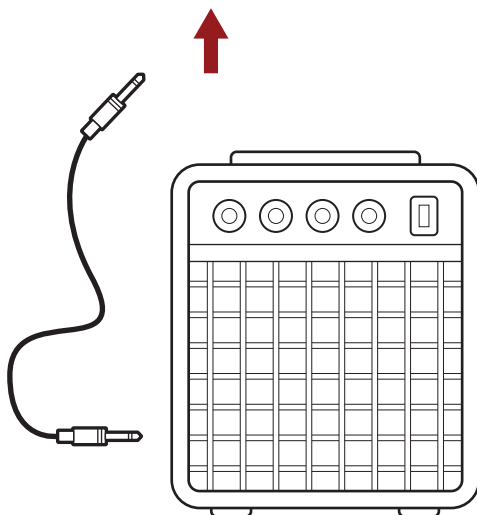

USING POWER ADAPTOR

Do not use any other power supply adaptor other than the one supplied with this unit. Connect one side to the power supply socket on the back-panel and the other side to an outlet.

NOTE: The input voltage (DC 15V) should be compatible with the outlet power.

THE CONNECTIONS

AUDIO INPUT INTERFACE

Before the audio signal is connected to the product, be sure to turn down the volume of the audio source first. After the connection is completed, the volume can return to desired level.

AUDIO OUTPUT TERMINAL

Before you connect the audio amplifier, be sure to turn down the volume on the digital piano. Once the connection is complete, the volume can be returned to desired level.

THE PEDALS