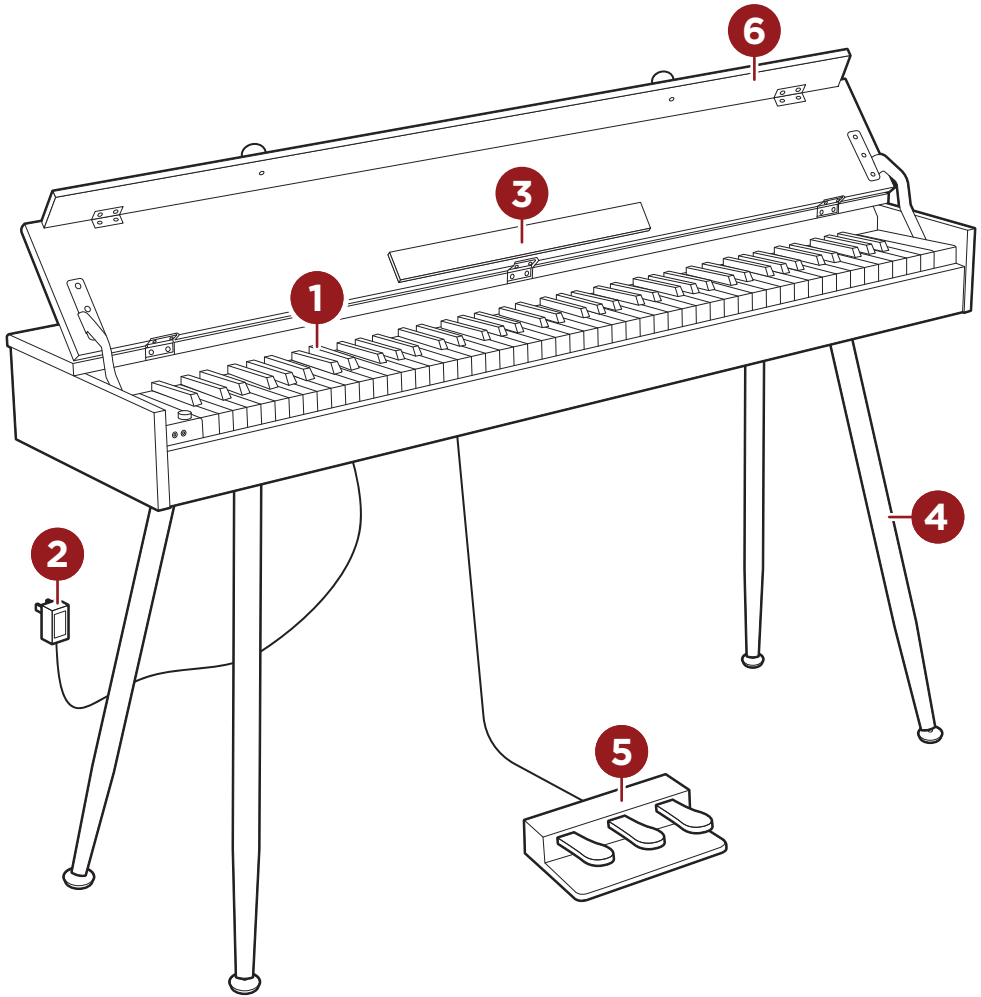

COMPONENTS