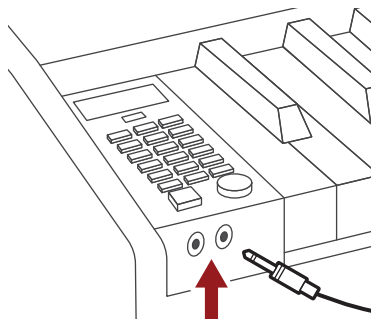

HEADPHONE OUTPUT TERMINAL

This product has two headphone output ports.

Connecting the headphones will automatically disconnect the digital piano built-in speaker output so you can play without disturbing others.