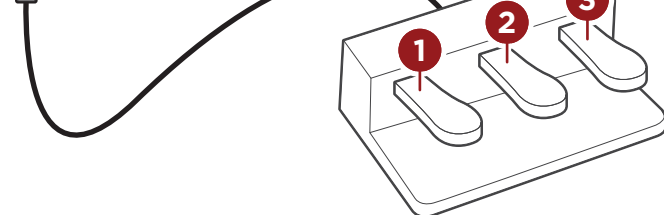

THE CONNECTIONS

AUDIO INPUT INTERFACE

Before the audio signal is connected to the product, be sure to turn down the volume of the audio source first. After the connection is completed, the volume can return to desired level.

AUDIO OUTPUT TERMINAL

Before you connect the audio amplifier, be sure to turn down the volume on the digital piano. Once the connection is complete, the volume can be returned to desired level.

THE PEDALS