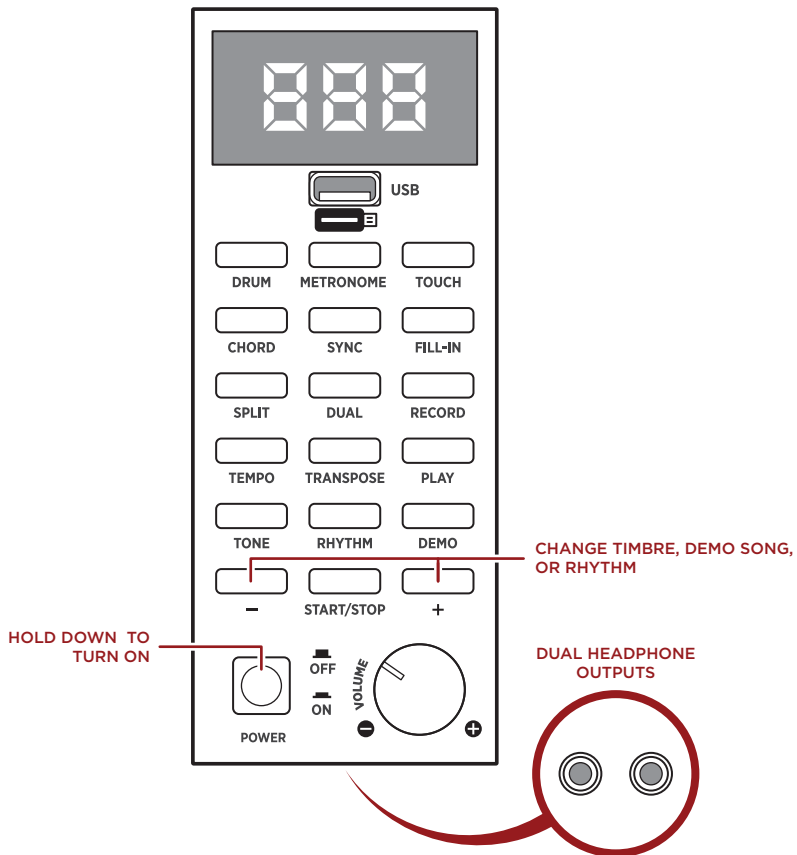

MAIN DIAGRAM

CONTROL FRONT PANEL