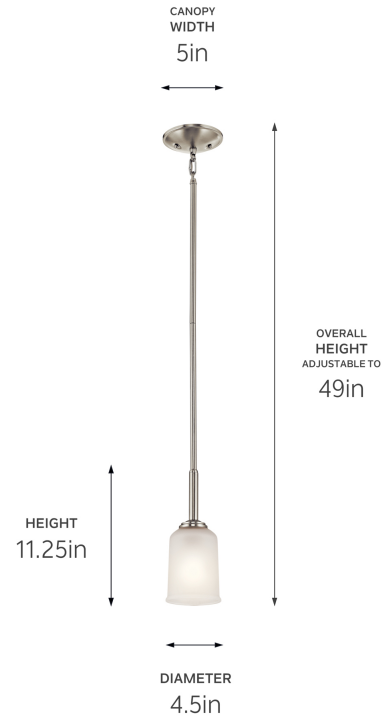

SPECIFICATIONS

Certifications/Qualifications

Prop65	No
DarkSky Approved	No
Location Rating	Dry
	kichler.com/warranty

Dimensions

Height	11.25"
Overall Height	51.5"
Weight	3.52 LBS
Canopy Width	5"
Canopy Depth	1.25"

Electrical

Input Voltage	120 V

Light Source

Light Source	Bulb
Lamp Included	Not Included
# Of Bulbs/LED Modules	1
Max Or Nominal Watt	100 W
Lamp Type	A19
Socket Type	E26 (Medium)
Dimmable	Yes
Dimmable Notes	Dimmable when used with dimmer switch (sold separately); when using LED bulbs, see bulb manufacturer dimming specifications.

Mounting/Installation

Interior/Exterior	Interior Product
Mounting Style	STEM HUNG
Mounting Weight	1.98 LBS
Modular	No
Lead Wire Length	96

FIXTURE ATTRIBUTES

Housing/Glass

Primary Material	Steel
Shade Included	No
Max Stem Tilt	90 °

Product/Ordering Information

SKU	43674NI
Finish	Brushed Nickel
UPC	783927444538

Finishes

- Black
- Black
- Brushed Nickel
- Brushed Nickel
- Natural Brass
- Natural Brass
- Olde Bronze
- Olde Bronze

ALSO IN THIS FAMILY