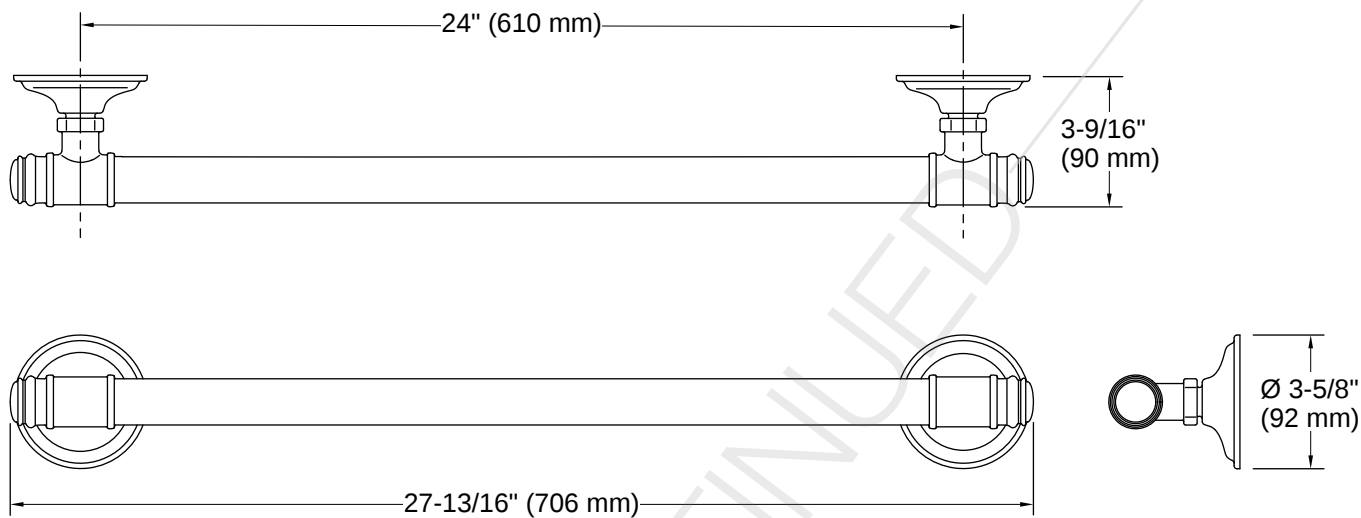

Eclectic | K-26505

24" grab bar

Features

- 24" (610 mm) bar
- Provides minimum 300 lb load capacity
- Coordinates with transitional-style KOHLER® faucets and showering components

1-800-4KOHLER (1-800-456-4537)
Kohler Co. reserves the right to make revisions without notice to product specifications.
For the most current specification sheet, go to www.kohler.com USA or www.kohler.ca Canada.
5-12-2026 19:45 - US-CA

KOHLER® One-Year Limited Warranty

DISCONTINUED

Installation Notes

Install this product according to the installation instructions.

Measure your actual product for roughing-in details.

WARNING: Risk of personal injury. The wall plates on the grab bar must be mounted to a brace between the wall studs. This will ensure that the weight of the user is adequately supported.