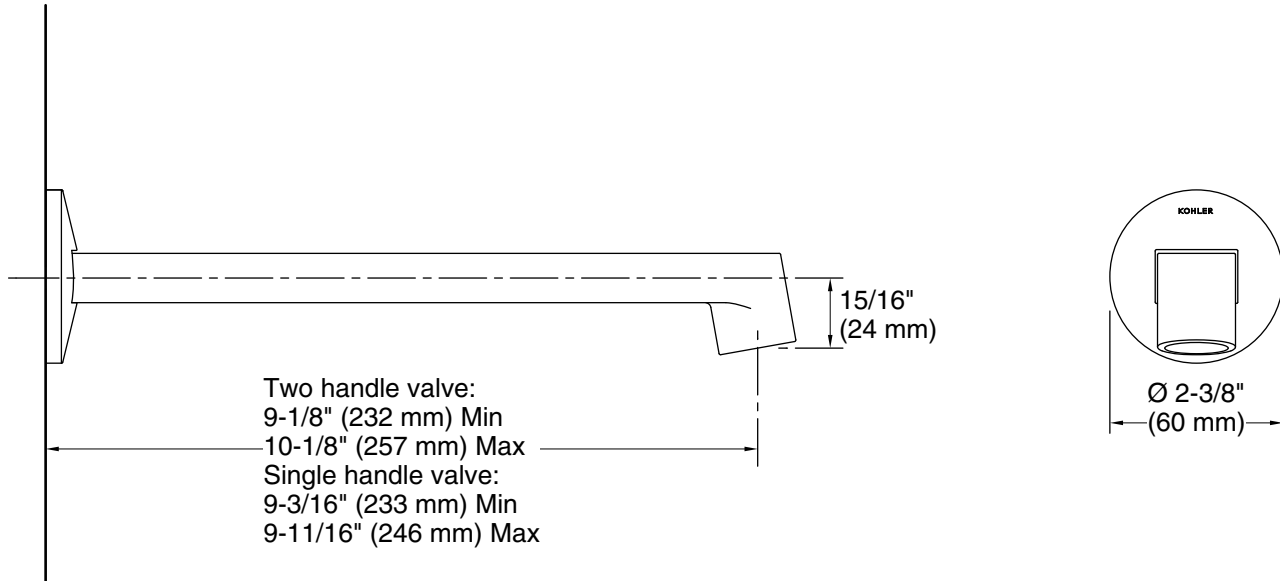

Features

- Stationary spout
- 10-1/4" (260 mm) spout reach from wall to center of drain
- 1.2 gpm (4.5 lpm) maximum flow rate at 60 psi (4.14 bar)
- Drain sold separately
- Coordinates with other products in the Components collection

Technical Information

All product dimensions are nominal.

Faucet flow rate: 1.2 gal/min (4.5 l/min)

Spout:

Spout reach: 10-1/4" (260 mm)

Notes

ADA, OBC, CSA B651 compliant when installed to the specific requirements of these regulations.