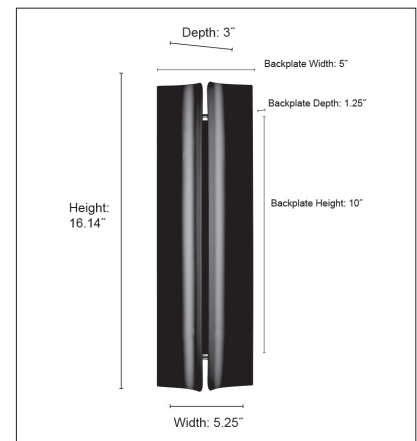

78001

LED ONE LIGHT OUTDOOR SCONCE

FINISH

PBK - Powder Coated Black

DIMENSIONS

Width 5.25"
Height 16.14"
Extension: 3"
Backplate Width 5"
Backplate Height 10"
Backplate Depth 1.25"
Weight 2.53 lbs

MATERIAL

Steel

Glass

Glass No

LAMPING

Integrated LED
450 Lumens
3000K
8W

CERTIFICATION

ETL Listed Wet Location

ITEM NUMBER

SKU's 78001 PBK

78001 PBK

Millennium Lighting
105 Declaration Drive
McDonough, GA 30253
www.millenniumlighting.com