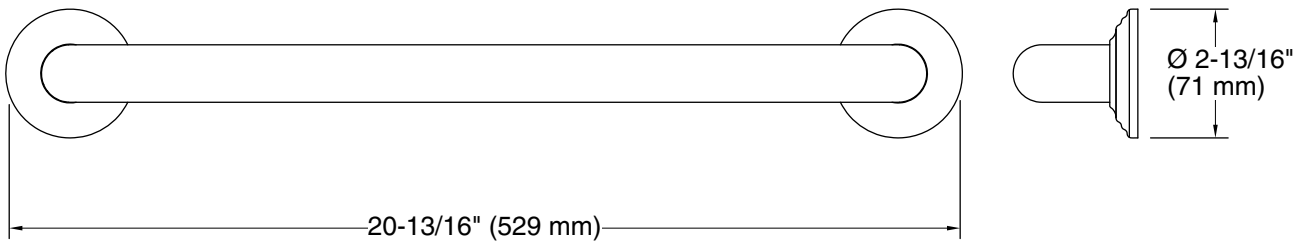

Technical Information

All product dimensions are nominal.

Material: Metal

Notes

Measure your actual product for roughing-in details.

WARNING: Risk of personal injury. The wall plates on the grab bar must be mounted to a brace between the wall studs. This will ensure that the weight of the user is adequately supported.