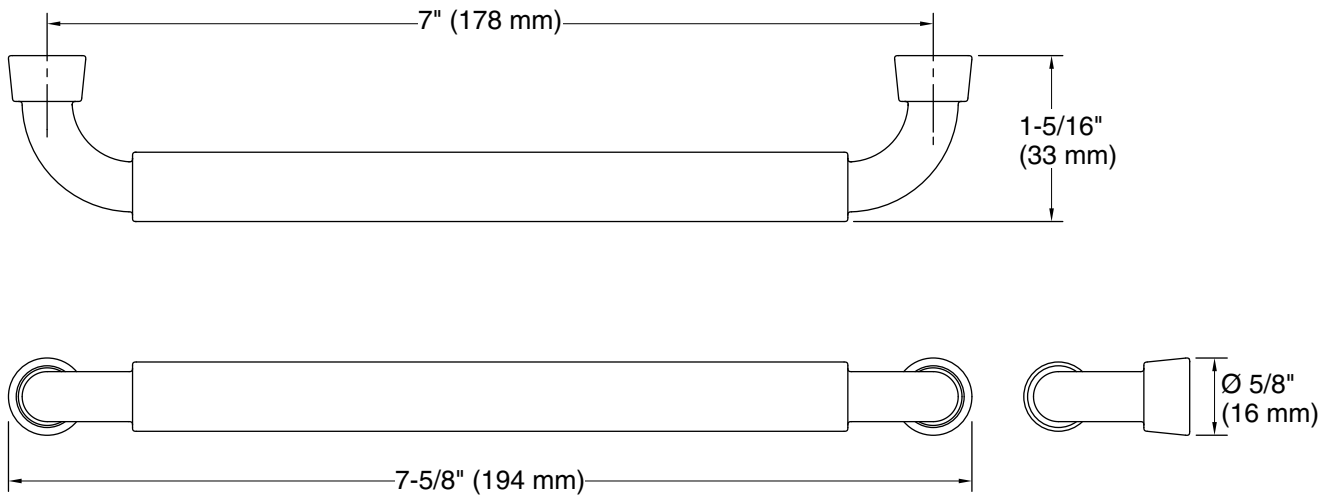

Features

- 7" (178 mm) cabinet pull

Material

- Premium metal construction for durability and reliability
- KOHLER finishes resist corrosion and tarnishing

Codes/Standards

None Applicable

KOHLER® Faucet Lifetime Limited Warranty

Technical Information

All product dimensions are nominal.

Material: Zinc