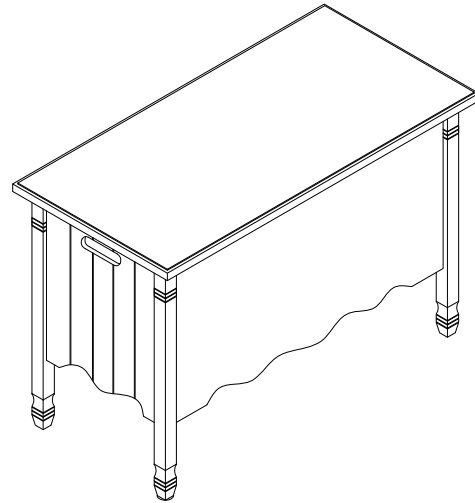

PRODUCT PARTS

A 1PC	B 1PC	C 1PC	D 1PC
E 1PC	F 1PC