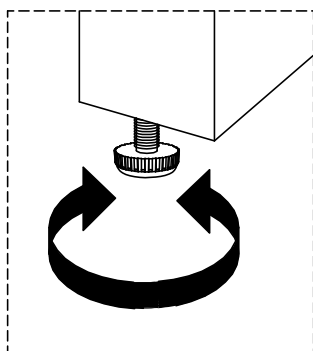

ELORA CONSOLE TABLE ASSEMBLY INSTRUCTIONS

STEP 3 :

ASSEMBLY COMPLETE