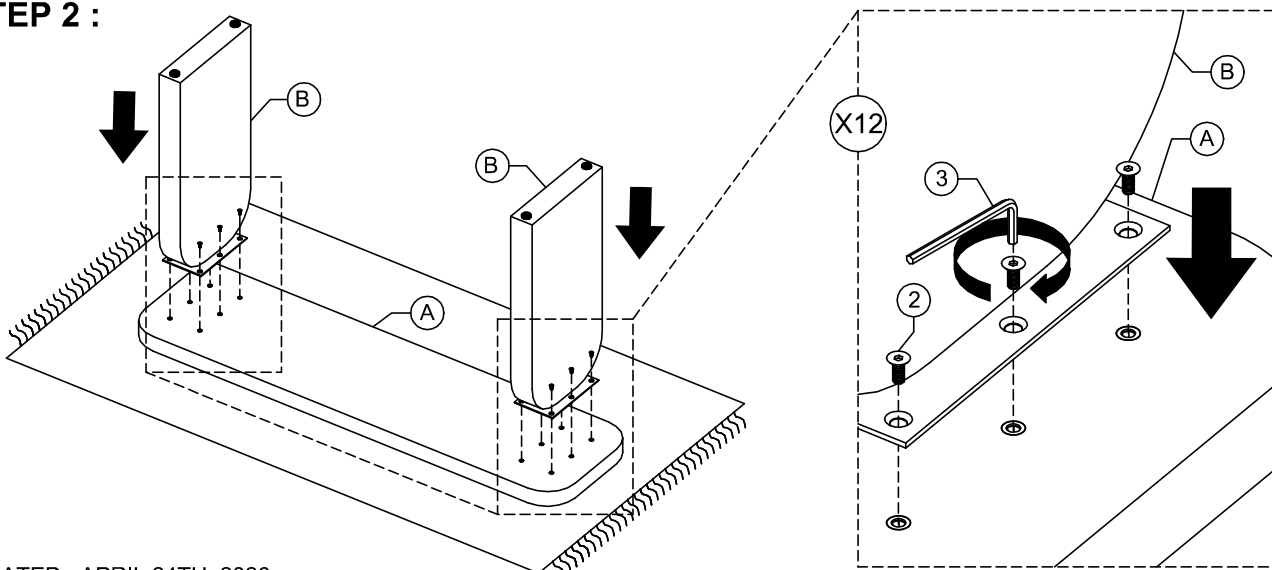

ELORA CONSOLE TABLE ASSEMBLY INSTRUCTIONS

PART NO.	IMAGE	DESCRIPTION	QUANTITY
A		TOP	1
B		LEG	2

HARDWARE KIT PACKED IN BOX			
PART NO.	IMAGE	DESCRIPTION	QUANTITY
1		FLAT PLATE	2
2		FLAT HEAD BOLT (6X15mm)	20
3		ALLEN KEY (L4)	1

FULLY ASSEMBLED

STEP 1 :

STEP 2 :