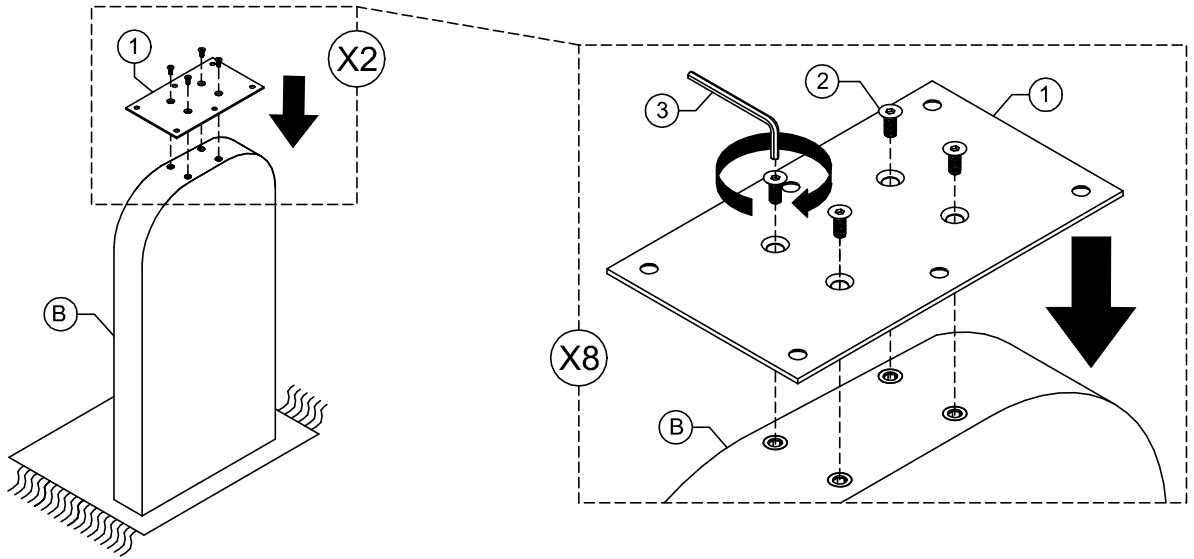

ELORA CONSOLE TABLE ASSEMBLY INSTRUCTIONS

PART NO.	IMAGE	DESCRIPTION	QUANTITY
A		TOP	1
B		LEG	2

HARDWARE KIT PACKED IN BOX			
PART NO.	IMAGE	DESCRIPTION	QUANTITY
1		FLAT PLATE	2
2		FLAT HEAD BOLT (6X15mm)	20
3		ALLEN KEY (L4)	1

FULLY ASSEMBLED

STEP 1 :

STEP 2 :