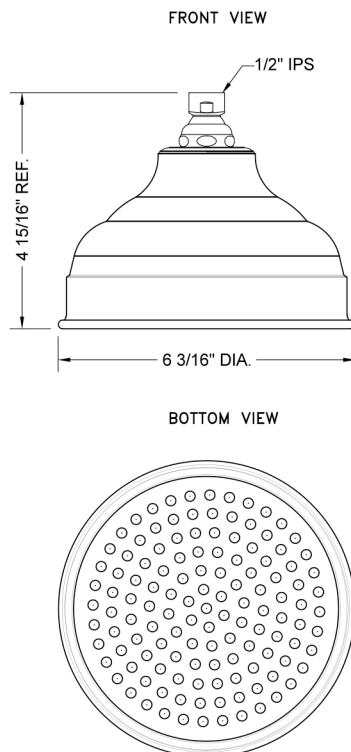

SPECIFICATION DRAWING:

SPRAY PATTERNS:

ANGLES AND FLOW RATES:

2.5 GPM			
2.0 GPM	45°	90°	Drop Ceiling
1.75 GPM			
1.5 GPM