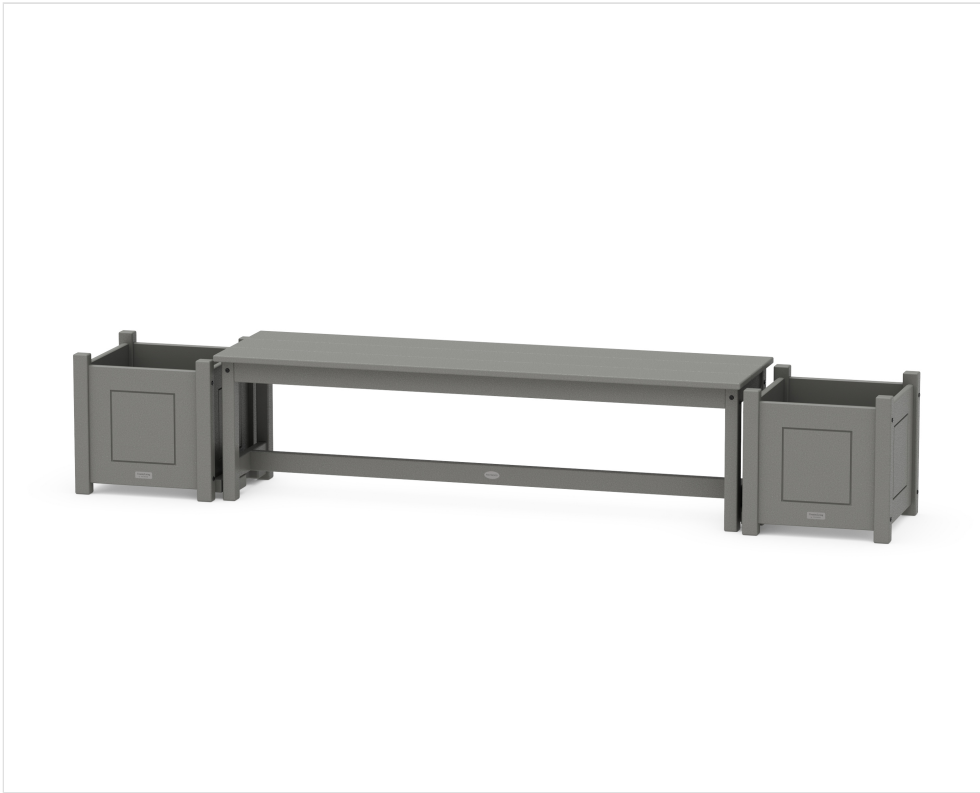

POLYWOOD®

Sustainable Outdoor Furniture

CLIMATETUFF™
MATERIALS

COLORSTAY™
TECHNOLOGY

MADE IN
THE USA

CONSCIOUSLY
CRAFTED

CountryLiving *by* POLYWOOD®

60" Country Living Straight Planter Bench Set

BRAND | Country Living

COLLECTION | None

SKU | PWS3053-1

SET WEIGHT + DIMENSIONS

Overall Set Weight	97.0 lbs
Recommended Minimum Space (Based on pictured configuration)	94.0" W x 17.0" H x 17.0" D

INDIVIDUAL ITEM DIMENSIONS

Qty	NAME	SKU	DIMENSIONS (W x H x D)
1	60" Planter Bench	BNP60	60.0" x 16.75" x 16.38"
2	Country Living Square Planter Box	CL62 31S	15.6" x 13.16" x 16.24"
2	Modular Planter Connection Block	P15675	1.5" x 4.0" x 12.5"