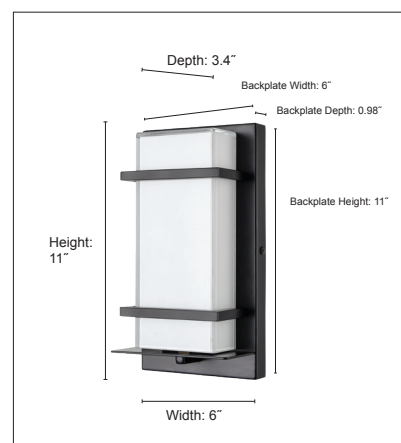

75001

LED ONE LIGHT OUTDOOR SCONCE

FINISH

PBK - Powder Coated Black

DIMENSIONS

Width 6"
Height 11"
Extension: 3.4"
Backplate Width 6"
Backplate Height 11"
Backplate Depth 0.98"
Weight 3.26 lbs

MATERIAL

Steel/Aluminum

Glass

Glass White

LAMPING

Integrated LED
400 Lumens
3000K
10W

CERTIFICATION

ETL Listed Wet Location

ITEM NUMBER

SKU's 75001 PBK

75001 PBK

Millennium Lighting
105 Declaration Drive
McDonough, GA 30253
www.millenniumlighting.com