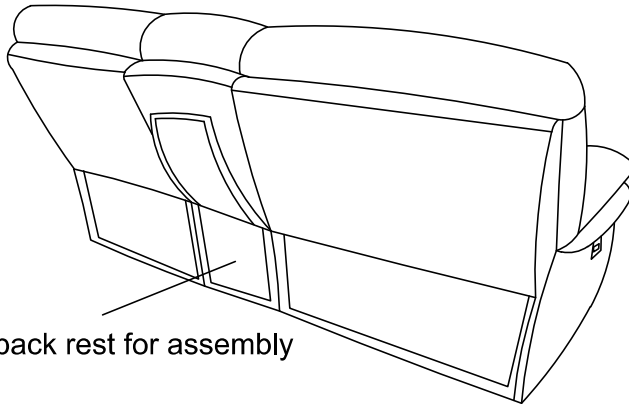

ASSEMBLING INSTRUCTION

ITEM NO: 9913-2LCN LSF Double Reclining Love Seat with Center Console

CONSOLE BACK REST IS STORED IN THE BOTTOM OF THE SEAT, PLESAE TAKE OUT FOR ASSEMBLY.

NO.	PARTS LIST	QTY	DESCRIPTION
A		1	SEAT
B		1	LSF BACK REST
C		1	RSF BACK REST
D		1	CONSOLE BACK REST

NO.	HARDWARE LIST	QTY	DESCRIPTION
G		2	BOLT

STEP 1