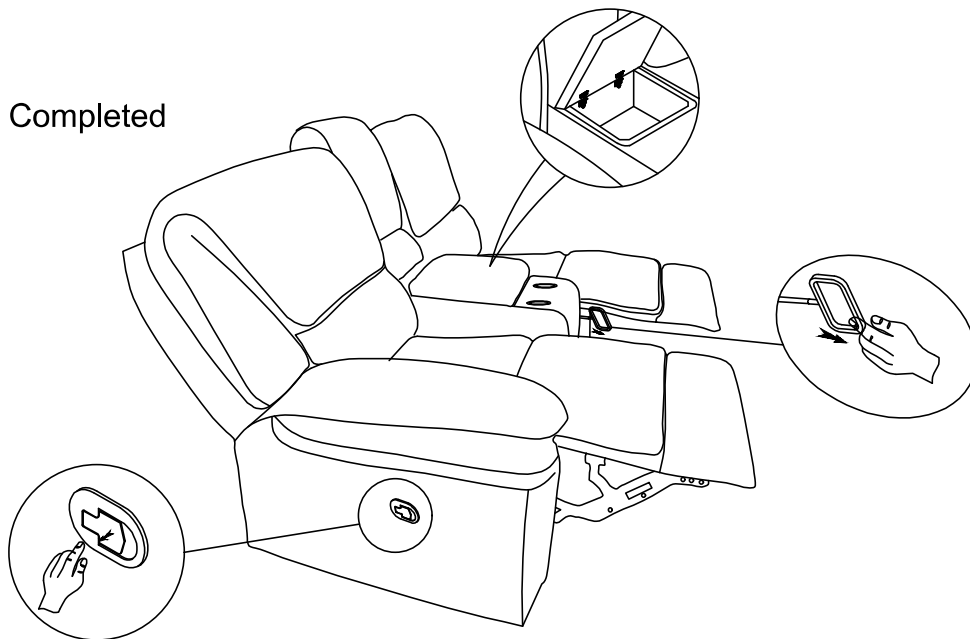

Step 4 # Completed

CARE INTRUCTION POLISHED MICROFIBER FURNITURE

In order to maintain the original appearance of your polished microfiber furniture, please follow below simple care procedures.

°Avoid exposing furniture directly to sunlight or heating and air conditioning outlets. Exposure to sunlight or heating and air conditioning outlets will fade/damage polished microfiber .

°Wipe gently with a damp soft cloth to remove dust , dirt and any grime build up.