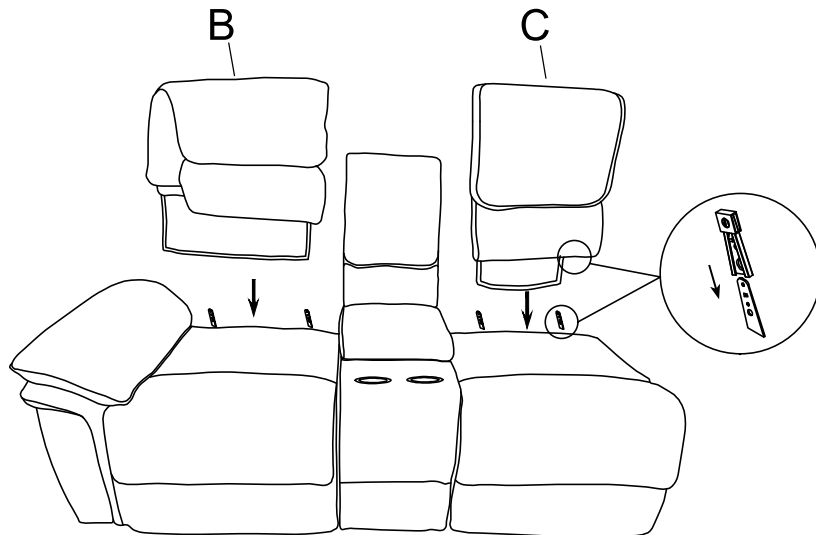

ASSEMBLING INSTRUCTION

ITEM NO: 9913-2LCN LSF Double Reclining Love Seat with Center Console

STEP 3