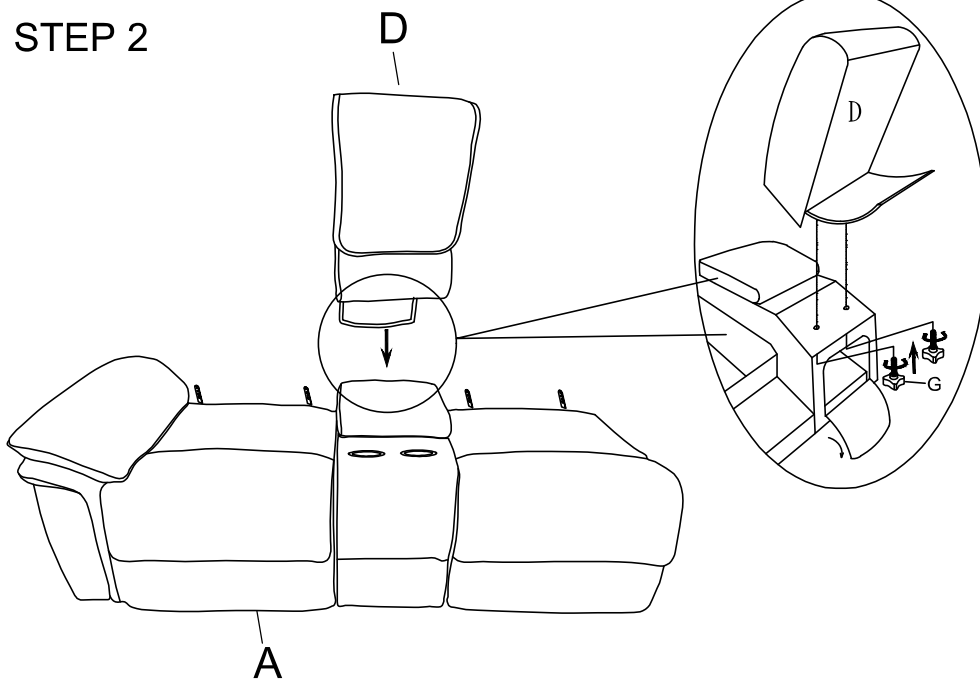

# ASSEMBLING INSTRUCTION

ITEM NO: 9913-2LCN LSF Double Reclining Love Seat with Center Console

CONSOLE BACK REST IS STORED IN THE BOTTOM OF THE SEAT, PLESAE TAKE OUT FOR ASSEMBLY.

NO.	PARTS LIST	QTY	DESCRIPTION
A		1	SEAT
B		1	LSF BACK REST
C		1	RSF BACK REST
D		1	CONSOLE BACK REST

# ASSEMBLING INSTRUCTION

ITEM NO: 9913-2LCN LSF Double Reclining Love Seat with Center Console