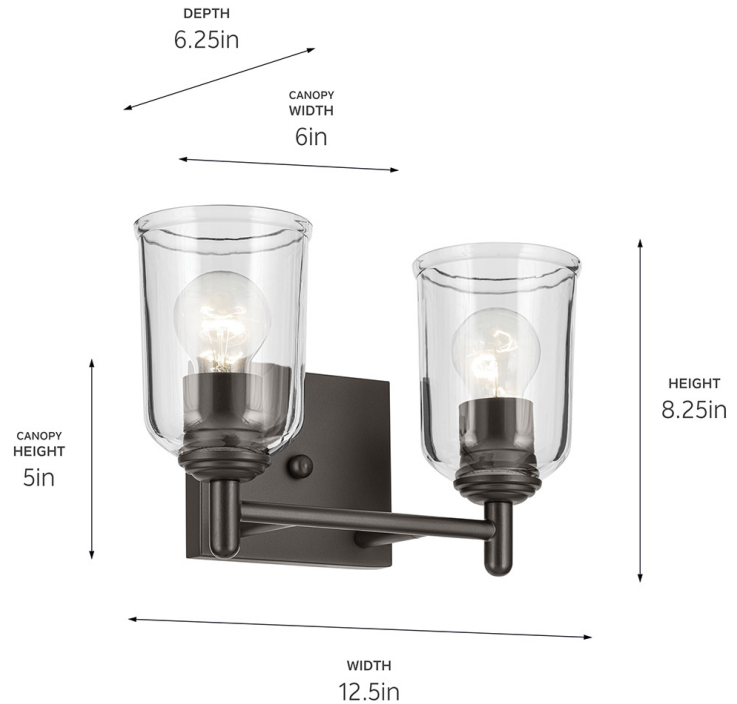

SPECIFICATIONS

Certifications/Qualifications

ADA Compliant	No
Prop65	No
DarkSky Approved	No
Location Rating	Damp
	kichler.com/warranty

Dimensions

Height	8.25"
Width	12.5"
Height From Center Of Wall Opening (Spec Sheet)	5.5"
Depth	6.25"
Weight	4.88 LBS
Canopy Height	5"
Canopy Width	6"
Canopy Depth	0.75"

Electrical

Input Voltage	120 V

Light Source

Light Source	Bulb
Lamp Included	Not Included
# Of Bulbs/LED Modules	2
Max Or Nominal Watt	100 W
Lamp Type	A19
Socket Type	E26 (Medium)
Dimmable	Yes
Dimmable Notes	Dimmable when used with dimmer switch (sold separately); when using LED bulbs, see bulb manufacturer dimming specifications.

Mounting/Installation

Interior/Exterior	Interior Product
Mounting Weight	1.8 LBS
Install Glass Up Or Down	Both
Lead Wire Length	6
Wire Connectors	Wire Nuts

FIXTURE ATTRIBUTES

Housing/Glass

Primary Material	Steel
Shade Included	No
Shade Dimensions	4.50 DIA X 6.00

Product/Ordering Information

Sku	45573OZCLR
Finish	Olde Bronze
UPC	783927050913

Finishes

- Black
- Black
- Brushed Nickel
- Brushed Nickel
- Chrome
- Chrome