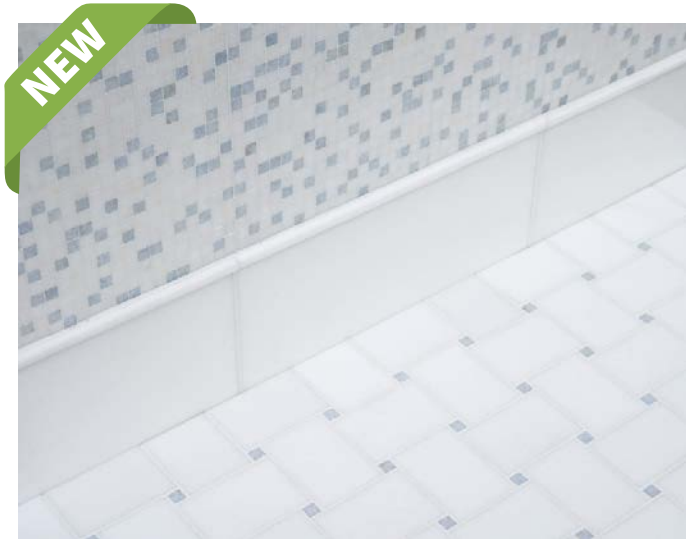

TIGHT JOINT BLEND THASSOS & CELESTE BLUE
YPN12-P THASSOS PENCIL
6" X 12" THASSOS (P)
BOLD BASKET WEAVE THASSOS & CELESTE BLUE