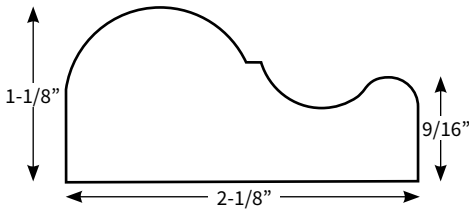

CHAIR RAILS

- YCH01-H - Crema Marfil
- YCH02-H - Italian Carrara
- YCH05-P - Crema Marfil
- YCH06-H - Italian Carrara
- YCH07-P - Mugwort Gray
- YCH09-H - Thassos
- YCH10-P - Thassos
- YCH11-H - Asian Carrara
- YCH12-P - Asian Carrara
- YCH13-P - Calacatta Gold

NEW

MODERN CHAIR RAIL

- YCHM1ACH- Asian Carrara Honed
- YCHM1ACP- Asian Carrara Polished
- YCHM1ICH- Italian Carrara Honed
- YCHM1ICP- Italian Carrara Polished
- YCHM1THH- Thassos Honed
- YCHM1THP- Thassos Polished