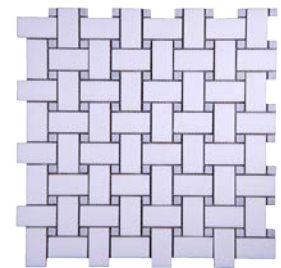

TRADITIONAL BASKET WEAVE
YBWTHCB
1.0 sf/pc
THASSOS-P
CELESTE BLUE-P