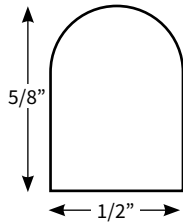

PENCILS, CHAIR RAILS, BORDERS

PENCILS

- YPN01-H - Crema Marfil
- YPN02-H - Italian Carrara
- YPN05-P - Crema Marfil
- YPN06-P - Italian Carrara
- YPN07-P - Mugwort Gray
- YPN08-P - Wood Vein
- YPN09-H - Athens Gray
- YPN10-P - Cinderella Gray
- YPN11-H - Thassos
- YPN12-P - Thassos
- YPN14-H - Asian Carrara

- YPN15-P - Asian Carrara
- YPN16-P - Bardiglio
- YPN17-P - China Black
- YPN18-P - Calacatta Gold

NEW

MODERN INDENTED PENCIL

- YPNM1ACH- Asian Carrara Honed
- YPNM1ACP- Asian Carrara Polished
- YPNM1ICH- Italian Carrara Honed
- YPNM1ICP- Italian Carrara Polished
- YPNM1THH- Thassos Honed
- YPNM1THP- Thassos Polished