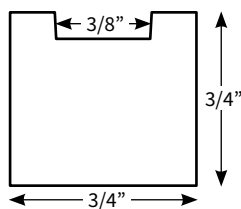

MODERN INDENTED PENCIL