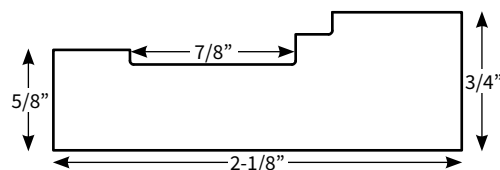

MODERN CHAIR RAIL

SEE PAGE 14 FOR AVAILABLE STONES