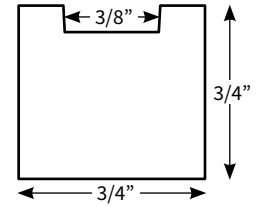

PENCILS, CHAIR RAILS, BORDERS

PENCILS

- YPN01-H - Crema Marfil
- YPN02-H - Italian Carrara
- YPN05-P - Crema Marfil
- YPN06-P - Italian Carrara
- YPN07-P - Mugwort Gray
- YPN08-P - Wood Vein
- YPN09-H - Athens Gray
- YPN10-P - Cinderella Gray
- YPN11-H - Thassos
- YPN12-P - Thassos
- YPN14-H - Asian Carrara

- YPN15-P - Asian Carrara
- YPN16-P - Bardiglio
- YPN17-P - China Black
- YPN18-P - Calacatta Gold

NEW

MODERN INDENTED PENCIL

- YPNM1ACH- Asian Carrara Honed
- YPNM1ACP- Asian Carrara Polished
- YPNM1ICH- Italian Carrara Honed
- YPNM1ICP- Italian Carrara Polished
- YPNM1THH- Thassos Honed
- YPNM1THP- Thassos Polished

CHAIR RAILS

- YCH01-H - Crema Marfil
- YCH02-H - Italian Carrara
- YCH05-P - Crema Marfil
- YCH06-H - Italian Carrara
- YCH07-P - Mugwort Gray
- YCH09-H - Thassos
- YCH10-P - Thassos
- YCH11-H - Asian Carrara
- YCH12-P - Asian Carrara
- YCH13-P - Calacatta Gold

NEW

MODERN CHAIR RAIL

- YCHM1ACH- Asian Carrara Honed
- YCHM1ACP- Asian Carrara Polished
- YCHM1ICH- Italian Carrara Honed
- YCHM1ICP- Italian Carrara Polished
- YCHM1THH- Thassos Honed
- YCHM1THP- Thassos Polished

BORDERS