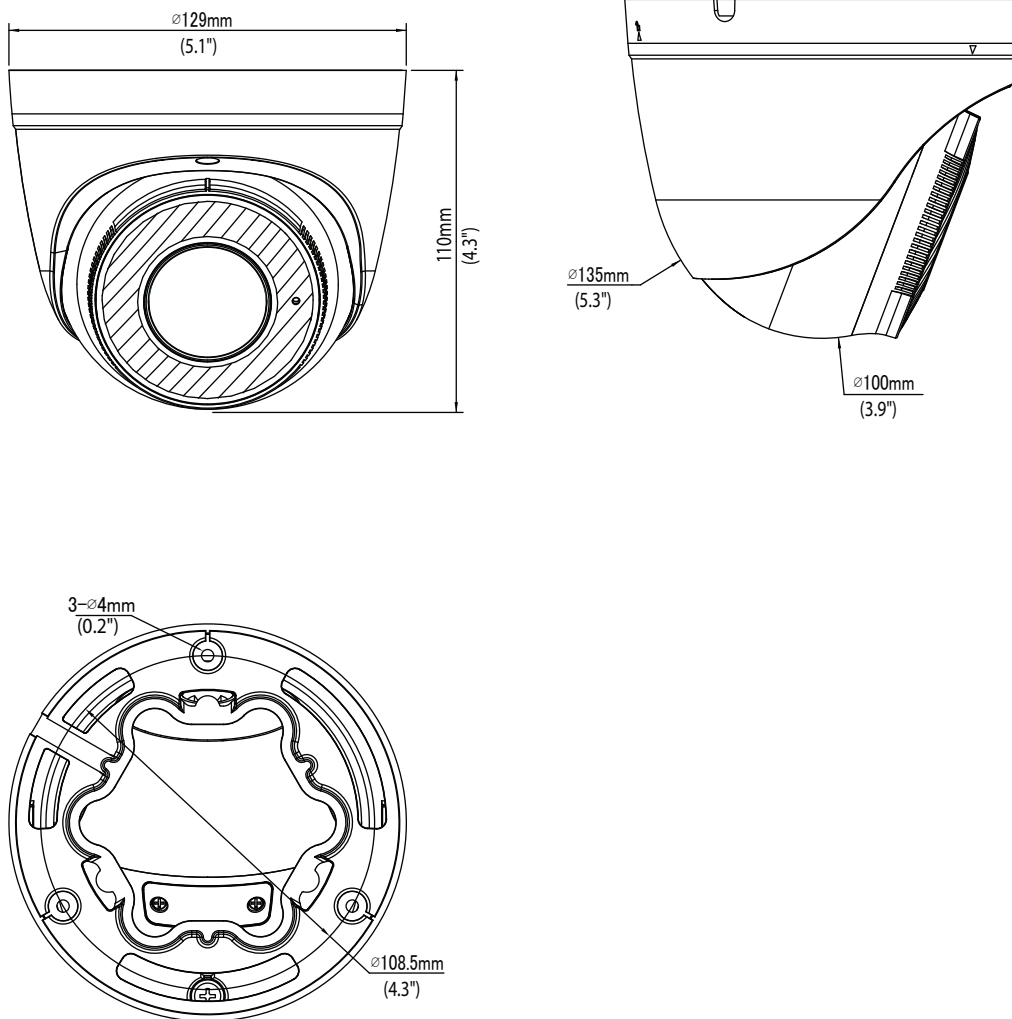

## Key Features

- High quality image with 4MP, 1/3"CMOS sensor
- 4MP (2688\*1520)@ 25/20fps; 4MP (2560\*1440)@ 25/20fps; 3MP (2304\*1296) @30/25fps; 2MP (1920\*1080) @30/25fps
- Ultra 265, H.265, H.264, MJPEG
- 120dB true WDR technology enables clear image in strong light scene
- Support 9:16 Corridor Mode
- Built-in Mic
- Smart IR, up to 40m (131ft) IR distance
- Supports 265 G Micro SD card
- IP67 protection
- Supports PoE power supply
- 3-Axis

## Dimensions