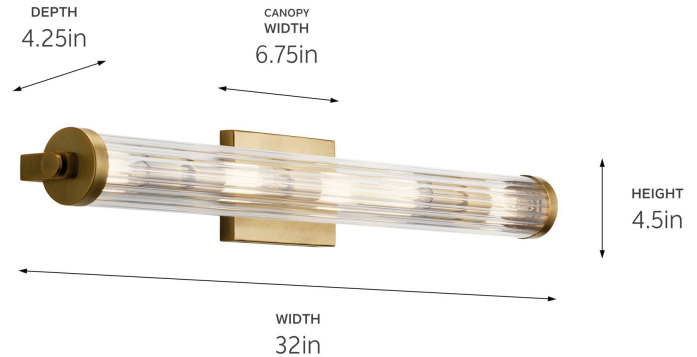

SPECIFICATIONS

Certifications/Qualifications

ADA Compliant	No
Prop65	Yes
DarkSky Approved	No
Location Rating	Damp
	kichler.com/warranty

Dimensions

Height	4.5"
Width	32"
Height From Center Of Wall Opening (Spec Sheet)	2.25"
Depth	4.25"
Weight	5.2 LBS
Canopy Height	4.5"
Canopy Width	6.75"
Canopy Depth	0.8"

Electrical

Input Voltage	120 V

Light Source

Light Source	Bulb
Lamp Included	Not Included
# Of Bulbs/LED Modules	5
Max Or Nominal Watt	40 W
Lamp Type	T
Socket Type	E12 (Candelabra)
Dimmable	Yes

Mounting/Installation

Interior/Exterior	Interior Product
Mounting Weight	3.4 LBS
Modular	No
Lead Wire Length	6

FIXTURE ATTRIBUTES

Housing/Glass

Primary Material	Steel
Shade Included	No
Shade Dimensions	2.75 DIA X 30.00

Product/Ordering Information

SKU	45650NBR
Finish	Natural Brass
UPC	783927568685

Finishes

- Black
- Classic Pewter
- Natural Brass
- Polished Nickel