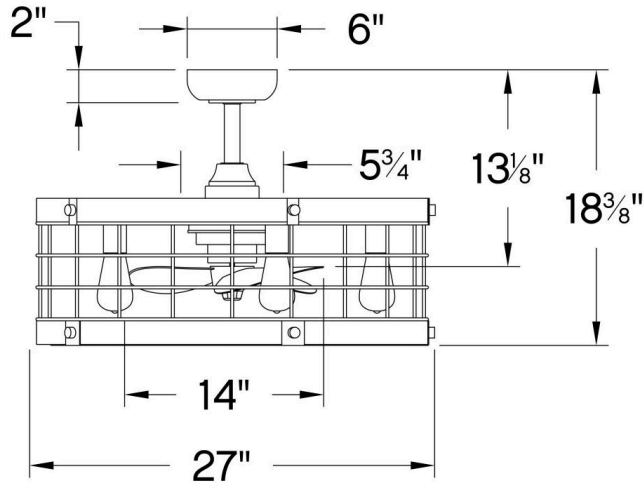

BRYCE

904627FMB-LIA

BRYCE 27" LED FANDELIER

DETAILS

| | |
|---------------|-------------|
| FAN FINISH: | Matte Black |
| BLADE COUNT: | 3 |
| SLOPE DEGREE: | 20 |

DIMENSIONS

| | |
|---------|-------|
| WIDTH: | 27" |
| HEIGHT: | 18.5" |

LIGHT SOURCE

| | |
|-----------|-------------|
| LED NAME: | EST64-6W27K |
| VOLTAGE: | 120v |
| LUMENS: | 2500 |
| CRI: | 90 |

MOUNTING

| | |
|------------|---------|
| CANOPY: | 6" Dia. |
| LEAD WIRE: | 1 X 76" |

SHIPPING

| | |
|----------------|------|
| CARTON LENGTH: | 29.2 |
| CARTON WIDTH: | 14.6 |
| CARTON HEIGHT: | 29.2 |

Bryce boasts industrial and rustic elements, which marry together in a winning combination — deeming this the ultimate transitional piece for any home. Available in Matte Black with Driftwood, Brushed Nickel with Weathered Wood, or Heritage Brass with Matte Black, your design options are vast and versatile.