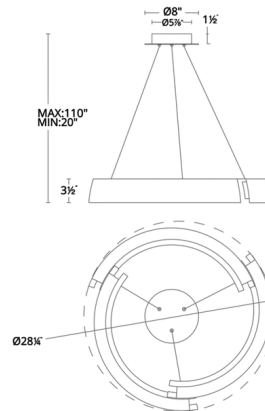

PD-34228

CLICK TO VIEW PRODUCT

Notes: