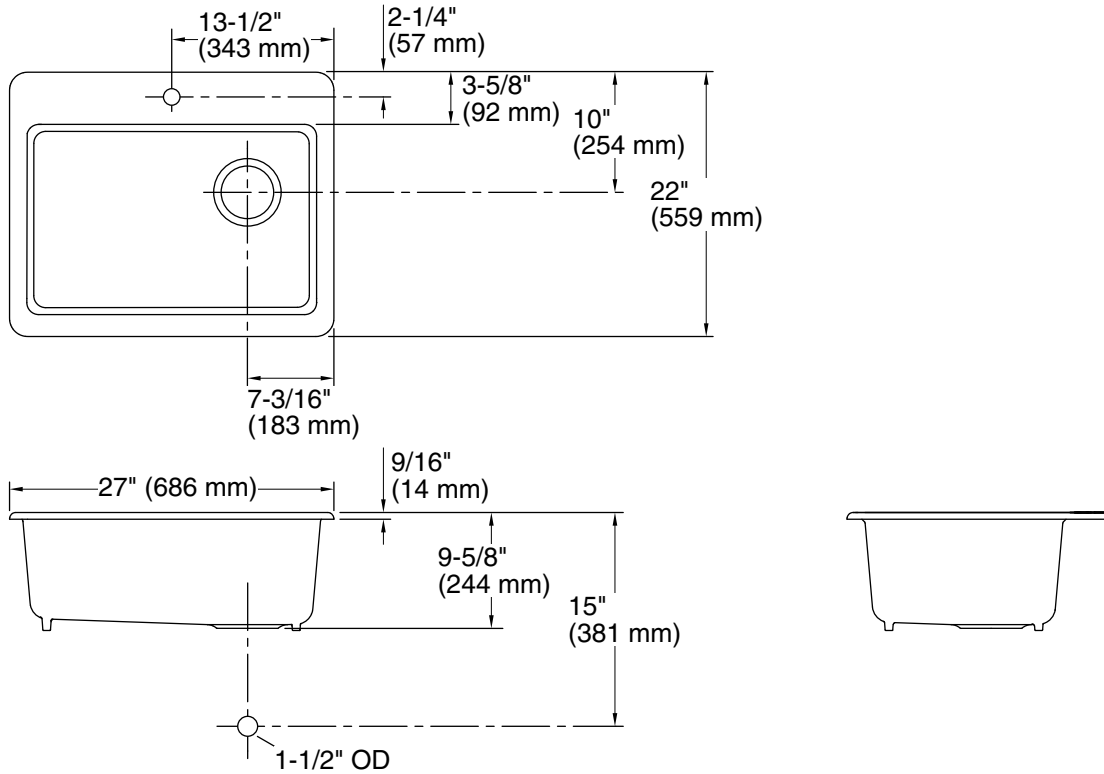

## Features

- 30" (762 mm) minimum base cabinet width
- Single bowl
- 9" (229 mm) depth provides generous workspace
- Single faucet hole
- Bowl slopes toward drain to minimize water pooling
- Offset drain increases workspace in the sink and storage space underneath
- Includes sink rack

### Technical Information

All product dimensions are nominal.

Basin configuration: Single Bowl  
 Min. base cabinet width: 27" (686 mm)

Bowl area (Basin #1):  
 Length: 24-1/4" (616 mm)  
 Width: 15-13/16" (402 mm)  
 Bowl depth: 9" (229 mm)  
 Water depth: 9" (229 mm)

Drain hole: 3-7/8" (98 mm)

Template: 1244382-7, required, included