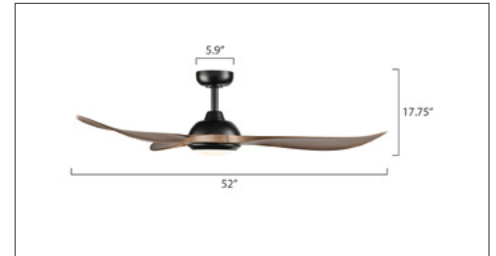

1077WLED-MBK-KOA

Ceiling Fan

Catalog #		Type
Project		Date
Prepared By		

- The Wynleaf 3-blade ceiling fan has a 52-inch blade span.
- The 6-speed fan features up to 5461 CFMs of powerful air movement.
- Featuring an integrated 20-watt LED light kit.
- Title 20 compliant.
- Wet rated for outdoor use.
- Wall control operated.
- Limited manufacturer's warranty: 1 year on components and lifetime on fan motor.

52" 3-Blade LED Indoor/Outdoor Ceiling Fan - Matte Black with Dark Koa Finish Blades and Etched Lens

1077WLED-MBK-KOA_Main.jpg

SPECIFICATIONS				
Finish	Matte Black			
Material	Iron, Aluminum Alloy, Rubber, Acrylonitrile Butadiene Styrene (ABS), Polycarbonate (PC)			
Shade	Finish: Etched	Material: Polystyrene		
	Dimensions: 6.4"L x 6.4"W x 1.3"H			
Power	Source: Hardwired	Voltage: 120V		
	Wire Length: 76"	Low Watts: 2.23	High Watts: 23.03	
Smart	Home Enabled:	Compatible Control: No		
Control Type	Wall Control			
Includes	Motion Sensor: No	Emergency Battery Backup:	Photo Cell: No	Hardware: Yes
Canopy	Dimensions: 2.48"H		Diameter: 5.9"	
Backplate	Dimensions:		Diameter:	
Mounting	Slope: Yes		Reverse Capable:	
Light	Type: LED		Direction: Ambient	Uplight: No
Bulb	Type: Integrated LED		Base: Integrated	
	Count:	Wattage: 20	Total Wattage: 20	
	Color Temperature: 3000,3500,4000K			CRI: 82.6
Lumens	Initial: 2100		Delivered: 2176.6	
Features	Dimmable: Yes		CCT: Yes	
Environment	Wet			
Rated Life Hours	35000			
Warranty	Limited manufacturer's warranty: 1 year on components and lifetime on fan motor.			
General Listings	CEC Compliant, UL Listed, Outdoor Listed, Title 20,			

DIMENSIONS	52"L x 52"W x 17.75"H
WEIGHT	10.58 lbs