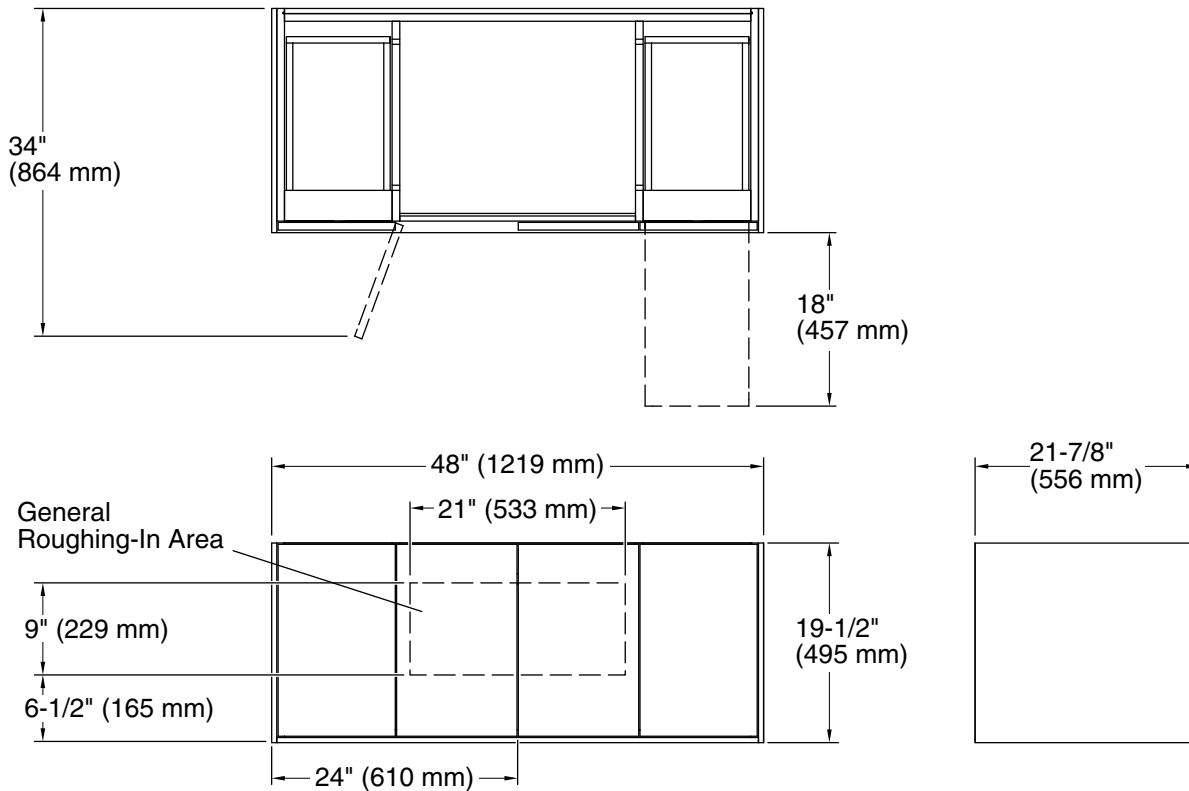

Technical Information

All product dimensions are nominal.

Vanity type: Wall-mount

Lighting included: No

Notes

Install this product according to the installation guide.

Decorative cabinet hardware is not supplied. Refer to the KOHLER bath accessories line for recommended cabinet hardware to complement your vanity.

Select the type of fastener based upon the wall material. Two 500 lb (227 kg) minimum load bearing fasteners are recommended.