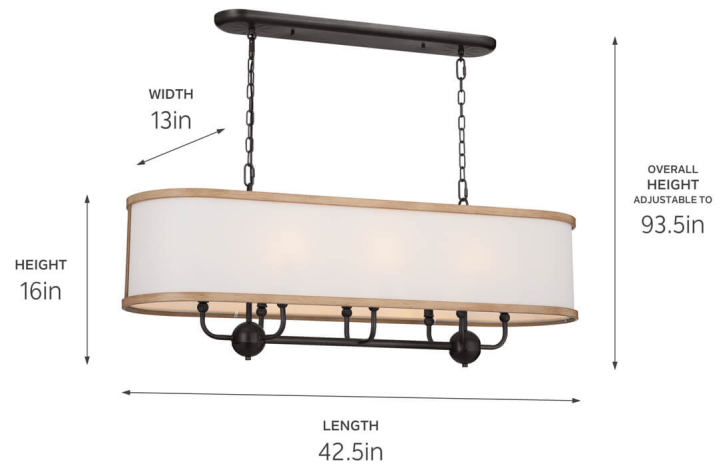

SPECIFICATIONS

Certifications/Qualifications

Prop65	No
Location Rating	Dry kichler.com/warranty

Dimensions

Height	16"
Overall Height	93.75"
Length	42.5"
Width	13"
Weight	16.5 LBS
Canopy Height	1"
Canopy Width	4.25"
Canopy Depth	27.75"
Chain/Stem Length	72"

Electrical

Input Voltage	120 V

Light Source

Light Source	Bulb
Lamp Included	Not Included
# Of Bulbs/LED Modules	8
Max Or Nominal Watt	60 W
Lamp Type	B
Socket Type	E12 (Candelabra)

Mounting/Installation

Interior/Exterior	Interior Product
Mounting Weight	16.5 LBS
Lead Wire Length	132
Wire Connectors	Wire Nuts

FIXTURE ATTRIBUTES

Housing/Glass

Primary Material	Steel
Shade Included	Yes
Shade Description	Fabric Drum Shade
Shade Dimensions	42.50 x 13.00
Max Stem Tilt	90 °

Product/Ordering Information

SKU	52467AVI
Finish	Anvil Iron
UPC	783927015134

Finishes

- Anvil Iron
- Natural Brass | Textured Black
- Textured Black

ALSO IN THIS FAMILY