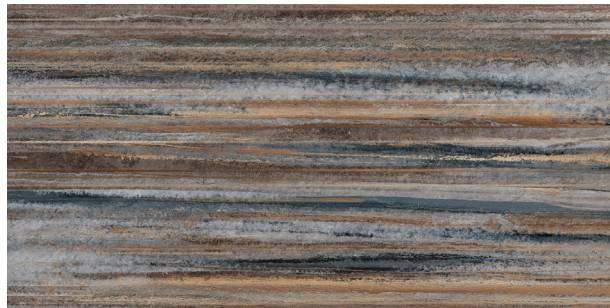

Inspired by the enduring strength of quartzite, Capisco™ porcelain tile captures the raw beauty and character of a stone shaped across millennia. Flowing horizontal textures and layered movement bring a sense of depth, authenticity, and natural power to every surface. Rooted in history yet refined for modern design, it offers a seamless balance between heritage and innovation. Designed for architectural spaces that demand both performance and personality, the collection delivers timeless resilience with contemporary sophistication.

CAPISCO™

Glazed Bodymatch Porcelain

FLOOR / WALL  RESIDENTIAL  COMMERCIAL  INDOOR  OUTDOOR  POOL 

Boden

Nora

Trosa

Forma White | 24x47 Only

Linea Mix | 24x47 Only