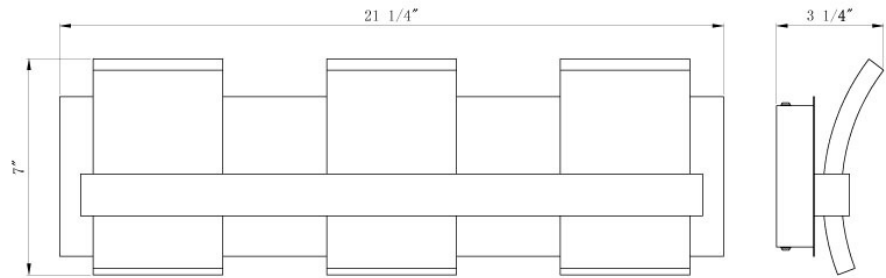

### LIGHT INFORMATION

Light Type Integrated LED

Bulb Socket N/A

Bulb Shape N/A

Bulb Included Yes

CRI 90

Delivered Lumens 1510

Colour Temperature (Kelvin) 3000K

### DIMENSIONS & WEIGHT

Product Width (In)

Product Height (In) 7

Product Ext (In) 3.25

Product Diameter (In)

Product Weight (Lbs) 1.4

Product Length (In) 21.25