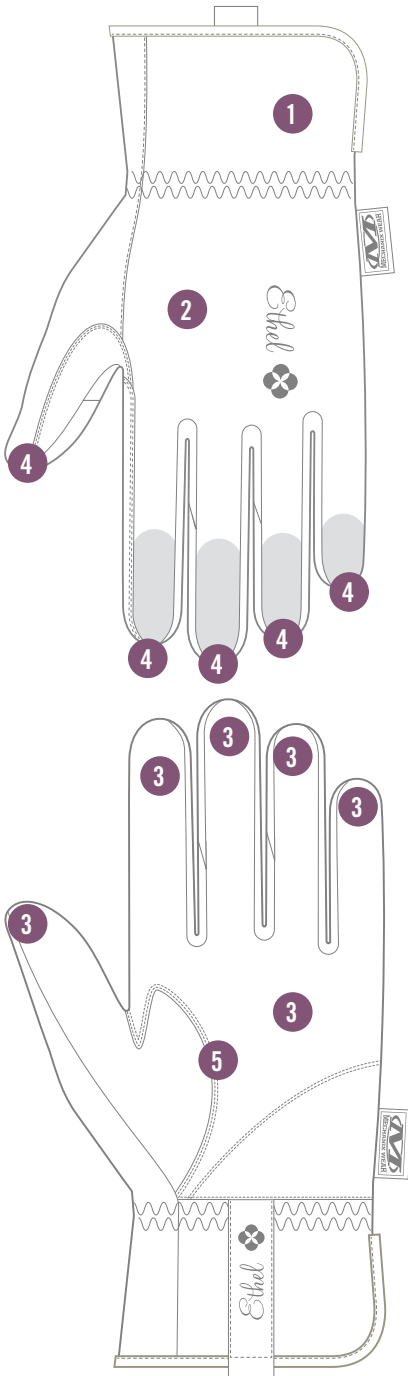

Ethel[®]

GARDEN UTILITY

GARDENING HAND PROTECTION

When you envision the day's projects and compile the necessary tools, don't forget the perfect pair of work gloves. Ethel Garden Utility gloves feature touchscreen capable synthetic leather palm material to protect your hands from cuts, scrapes and blisters while you work. With double stitching throughout, the Ethel Garden Utility is certain to become an integral part of your daily regime.

ELASTIC CUFF

Extended stretch-elastic cuff provides a secure fit to your wrist.

TOUCHSCREEN CAPABLE

Durable synthetic leather palm protection infused with touchscreen technology.

Ethel® GARDEN UTILITY

AVAILABLE COLORS

ETH-RND RENDEZVOUS

XXXS	XXS	XS	S	M	L	XL	XXL	XXXL
05	06	07	08	09	10	11	12	13

FEATURES

1. Extended elastic cuff delivers a secure fit to your wrist.
2. Form-fitting TrekDry® material helps keep hands cool and comfortable while you work.
3. Touchscreen capable synthetic leather keep you connected.
4. Pinched fingertip construction repositions vulnerable seams for added fingertip durability.
5. Two-piece palm design eliminates material bunching when working with hand tools.