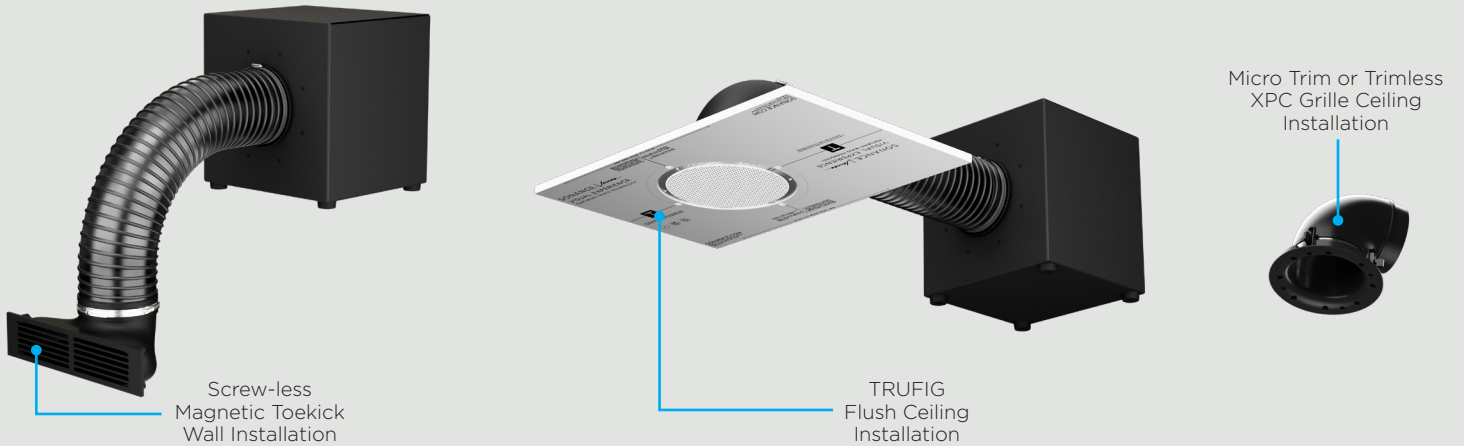

*James*

BY SONANCE

POWERPIPE X SERIES

PPX8-M | PPX10-M | PPX12-M | PPX15-M

SOLD AS EACH

James PowerPipe X Series Marine subwoofers redefine what's possible with architectural hidden bass. Designed to disappear within ceilings, deep wall cavities, or cabinetry, PPX Marine eliminates the traditional trade off between performance and aesthetics. It delivers powerful, precise bass from installations that remain completely invisible, whether indoor or outdoor, at home, or at sea.

## KEY FEATURES

James PowerPipe X Series Marine offers advanced bass performance in a ported subwoofer design for indoor and outdoor environments, available in four performance levels: 8", 10", 12", and 15". The system installs within ceiling, wall, and cabinet spaces with the port opening into the listening area for minimal visual impact. Installation flexibility extends further with accessory options including toekick, micro-trim, trimless, and flush mounted grille configurations.

## FEATURES AND BENEFITS

**Four Sizes:** PPX8-M, PPX10-M, PPX12-M, and PPX15-M models for scalable bass solutions

**Ported Cabinet Design:** Provides deep, rich bass in a compact form factor

**Applications:** Behind deep wall cavities, ceilings, or inside cabinets

**Variety of Finishes:** Screw-less magnetic Toekick, XPC micro trim or trim-less Grille, or TRUFIG flush mounted XPC grille blend seamlessly into any design