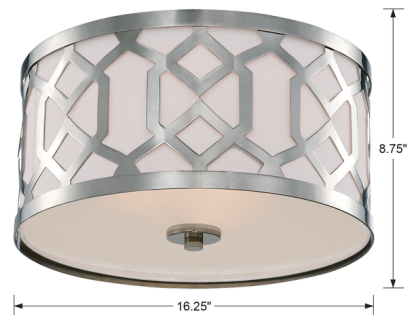

Lightology

lightology.com
866-954-4489
03-22-26

Project: _____

Company: _____

Location: _____ Fixture Type: _____

SPEC #: **CRY333952**

Approved On: _____ Approved By: _____

Jennings Ceiling Light Fixture By Crystorama

Description

The Libby Ceiling Mount features an Aged Brass finish with a frosted shade. Steel construction. Three 60 watt 120 volt A19 medium base bulbs required, but not included. 16.25 inch width x 8.75 inch height. Shade: 16 inch width x 7 inch height. UL listed.

Shown in aged brass / white silk

Specifications

COLOR	White Silk
BODY FINISH	Aged Brass
WATTAGE	24W
DIMMER	Standard 120V
DIMENSIONS	16.25"W x 8.75"H
BULB NOT INCLUDED	3 x A19/Medium (E26)/8W/120V LED
OTHER BULB OPTIONS	3 x A19/Medium (E26)/60W/120V Incandescent
COUNTRY OF ORIGIN	China