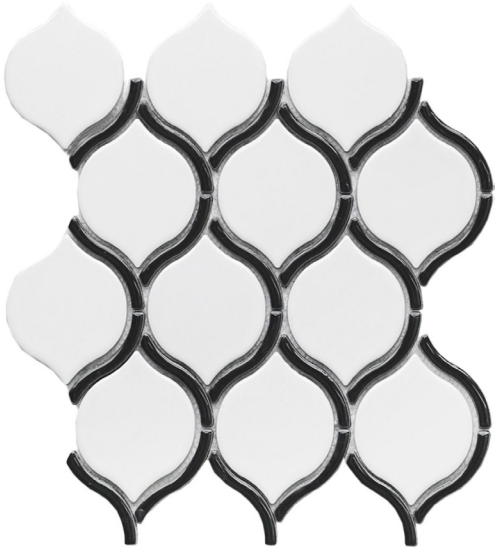

Intricate geometrics inspired by retro patterns find new form in Diva™. Bold motifs feature a splash of metallic bling for a true statement in decorative mosaic design. Four available colors offer a multi-dimensional focal point for your next project.

DIVA™
Glazed Ceramic Mosaic

Ares

Athena

Chronos

Poseidon

<p>Sizes</p>	 <p>10" x 12" Mesh 10.28" x 11.49"</p>
<p>Thickness</p>	<p>8mm</p>
<p>Testing</p>	<p>Shade Variation Rating</p>
<p>Results*</p>	<p>V2</p>