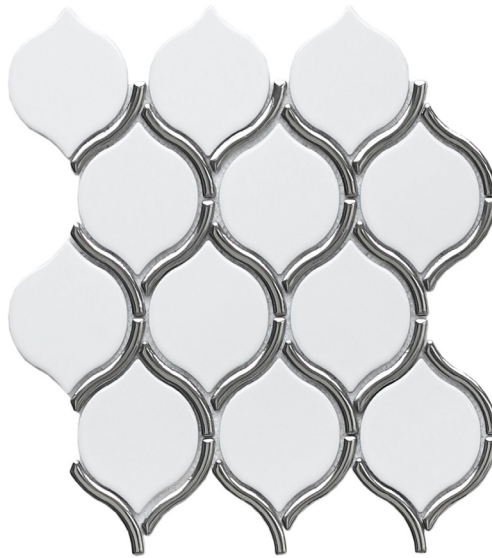

Intricate geometrics inspired by retro patterns find new form in Diva™. Bold motifs feature a splash of metallic bling for a true statement in decorative mosaic design. Four available colors offer a multi-dimensional focal point for your next project.

DIVA™
Glazed Ceramic Mosaic

Ares

Athena

Chronos

Poseidon

<p>Sizes</p>	 <p>10" x 12" Mesh 10.28" x 11.49"</p>
<p>Thickness</p>	<p>8mm</p>
<p>Testing</p>	<p>Shade Variation Rating</p>
<p>Results*</p>	<p>V2</p>